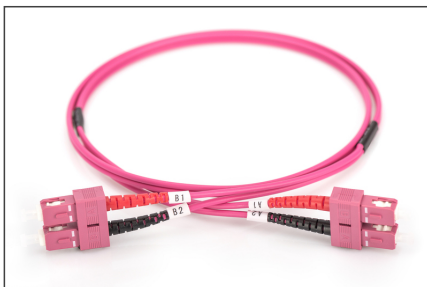

DIGITUS Fiber Optic Multimode Patch Cord, OM4, SC / SC

DK-2522-01-4
 EAN 4016032308850

FO patch cord, duplex, SC to SC MM OM4 50/125 μ, 1 m

FO patch cord, duplex, SC to SC,MM OM4 50/125 μ, 1 m

Future-oriented standards and high-end quality for your network.

- Duplex cable
- Connector with ceramic ferrule
- Cable diameter 2 mm
- Single packed with test-report
- Color: RAL 4003
- Assortment: Fiber Optic Patch Cables
- Boot: two-color

- Cable diameter: 2 mm
- Cable jacket: LSOH
- Cable type: I-VH 2G50/125μ
- Color cable: erika violet
- Connector 1: SC
- Connector 2: SC
- Fiber class: OM4
- Fiber diameter: 50/125μ
- Mode: Multimode
- Packaging: DIGITUS Polybag
- Length: 1 m

More images:

Part No.	DK-2522-01-4			
Lenght	1 m			
Cable Type	Duplex MM 50/125		OM4 LSZH	
	END A		END B	
Connector Type	SC		SC	
Insertion Loss (dB)	0.11	0.05	0.11	0.11
	30.5	32	33.2	35.8
Return Loss (dB)				
Q.C.	PASS			