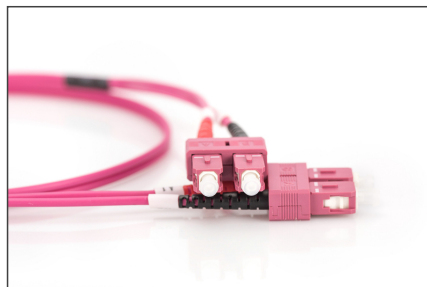

DIGITUS Fiber Optic Multimode Patch Cord, OM4, SC / SC

DK-2522-01-4
 EAN 4016032308850

FO patch cord, duplex, SC to SC MM OM4 50/125 μ, 1 m

FO patch cord, duplex, SC to SC,MM OM4 50/125 μ, 1 m

Future-oriented standards and high-end quality for your network.

- Duplex cable
- Connector with ceramic ferrule
- Cable diameter 2 mm
- Single packed with test-report
- Color: RAL 4003
- Assortment: Fiber Optic Patch Cables
- Boot: two-color

- Cable diameter: 2 mm
- Cable jacket: LSOH
- Cable type: I-VH 2G50/125μ
- Color cable: erika violet
- Connector 1: SC
- Connector 2: SC
- Fiber class: OM4
- Fiber diameter: 50/125μ
- Mode: Multimode
- Packaging: DIGITUS Polybag
- Length: 1 m

More images:

Part No.	DK-2522-01-4			
Lenght	1 m			
Cable Type	Duplex MM 50/125		OM4 LSZH	
	END A		END B	
Connector Type	SC		SC	
Insertion Loss (dB)	0.11	0.05	0.11	0.11
	30.5	32	33.2	35.8
Return Loss (dB)				
Q.C.	PASS			