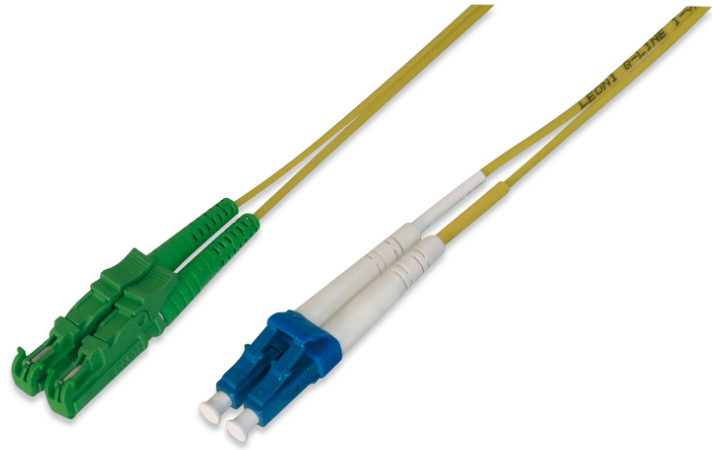

# DIGITUS Fiber Optic Patch Cord, E2000 (8° APC) to LC (UPC), Singlemode

AL-9E2000LC-10I  
 EAN 4016032308331

**FO patch cord, duplex, E2000 (APC) to LC (UPC) R+M, SM OS2 09/125 μ, 10 m**

DIGITUS® Professional offers a wide range of high quality fiber optic patch cables. Practically every request and every requirement is covered by the broad range of cable types. The product range includes OM1, OM2, OM3 and OS2 versions. DIGITUS® fiber optic installation cables guarantee the best performance and fail-safety. All cables are single packed a polybag with test report.

**Cost reduction by verifiable quality and high performance.**

- Duplex cable
- LSOH
- Connector with ceramic ferrule

- Single packed with test-report
- Single packed with test-report
- Assortment: Fiber Optic Patch Cables
- Boot: single-color
- Cable type: I-VH 2E9/125μ
- Color cable: yellow
- Connector 1: E2000 (APC)
- Connector 2: LC
- Fiber class: OS2
- Fiber diameter: 9/125μ
- Mode: Singlemode
- Packaging: Polybag
- Length: 10 m