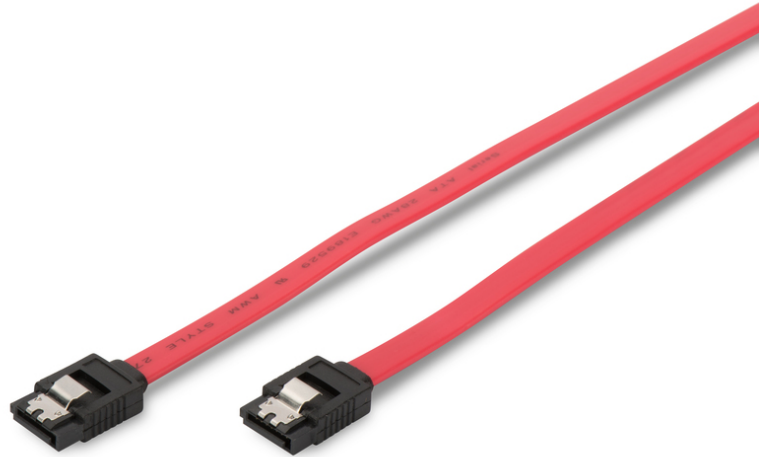

DIGITUS SATA connection cable

AK-400102-005-R
EAN 4016032299950

SATA connection cable, L-type, w/ latch F/F, 0.5m, straight, SATA II/III, re

This internal data cable used to connect Serial-ATA Hard Drives as well as CD-/DVD/Blue-Ray Recorder to the Mainboard, for example. It's also downward compatible to SATA rev. II/I

With latch for a secure connection

- Assortment: SATA Cables
- AWG: 28
- Color cable: red
- Color connector: black

- Connector 1: SATA (7pin) connector, L-type
- Connector 2: SATA (7pin) connector, L-type
- Data rate: 6 Gbit/s
- Hoods: molded
- Interlock: Metal latch
- Packaging: Polybag
- Style: Flat cable
- Version: SATA Revision 3
- Wire material: CU
- Length: 0.5 m
- Shielding: Unshielded