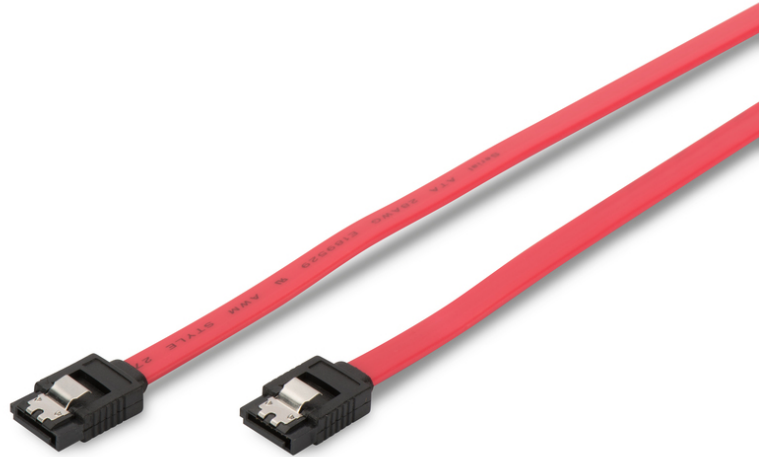

DIGITUS SATA connection cable

AK-400102-005-R
EAN 4016032299950

SATA connection cable, L-type, w/ latch F/F, 0.5m, straight, SATA II/III, re

This internal data cable used to connect Serial-ATA Hard Drives as well as CD-/DVD/Blue-Ray Recorder to the Mainboard, for example. It's also downward compatible to SATA rev. II/I

With latch for a secure connection

- Assortment: SATA Cables
- AWG: 28
- Color cable: red
- Color connector: black

- Connector 1: SATA (7pin) connector, L-type
- Connector 2: SATA (7pin) connector, L-type
- Data rate: 6 Gbit/s
- Hoods: molded
- Interlock: Metal latch
- Packaging: Polybag
- Style: Flat cable
- Version: SATA Revision 3
- Wire material: CU
- Length: 0.5 m
- Shielding: Unshielded