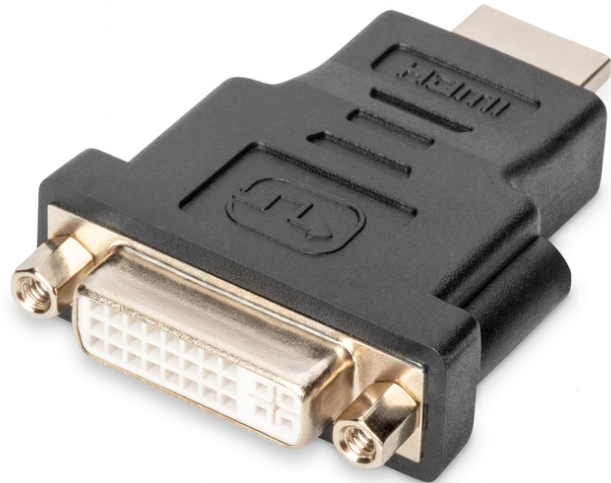

DIGITUS HDMI Adapter, HDMI to DVI-I

DB-330505-000-S
EAN 4016032298700

HDMI Adapter, Type A-DVI-I(24+5) M/F, Full HD, HDMI 1.3 , bi

This adapter is suitable for connecting HDMI Type A cables to devices or cables with a DVI-I plug. It supports digital or analog signal transmission. The adapter works bi-directionally, which means it can adapt in both directions.

Dual link adapter from HDMI to DVI - supports digital and analog signals

- Supports up to 1080p with 60 Hz
- Supports DVI 24+5 and DVI 24+1
- Color cable: black

- Connector 1: HDMI type A, plug
- Connector 2: DVI-I, (24+5), jack
- Connector surface: nickel-plated
- HDTV Resolution max.: 1920 x 1200 Pixel, 60Hz
- HDTV Standard: Full HD
- Hoods: molded
- AOC - Active Optical Cable: no
- Shielding: single shielding