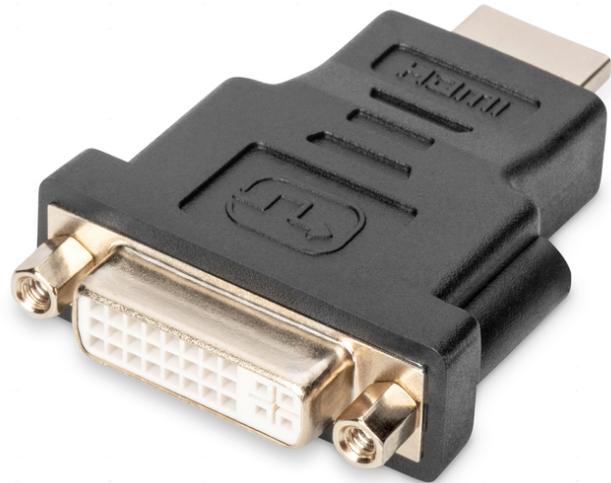

# DIGITUS HDMI Adapter, HDMI to DVI-I

DB-330505-000-S  
EAN 4016032298700

**HDMI Adapter, Type A-DVI-I(24+5) M/F, Full HD, HDMI 1.3 , bi**

This adapter is suitable for connecting HDMI Type A cables to devices or cables with a DVI-I plug. It supports digital or analog signal transmission. The adapter works bi-directionally, which means it can adapt in both directions.

**Dual link adapter from HDMI to DVI - supports digital and analog signals**

- Supports up to 1080p with 60 Hz
- Supports DVI 24+5 and DVI 24+1
- Color cable: black

- Connector 1: HDMI type A, plug
- Connector 2: DVI-I, (24+5), jack
- Connector surface: nickel-plated
- HDTV Resolution max.: 1920 x 1200 Pixel, 60Hz
- HDTV Standard: Full HD
- Hoods: molded
- AOC - Active Optical Cable: no
- Shielding: single shielding