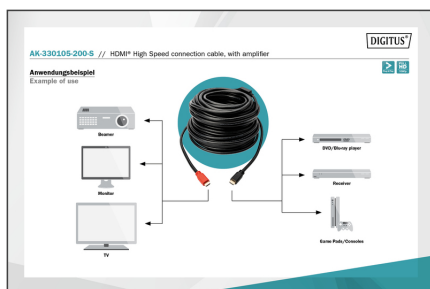

More images: