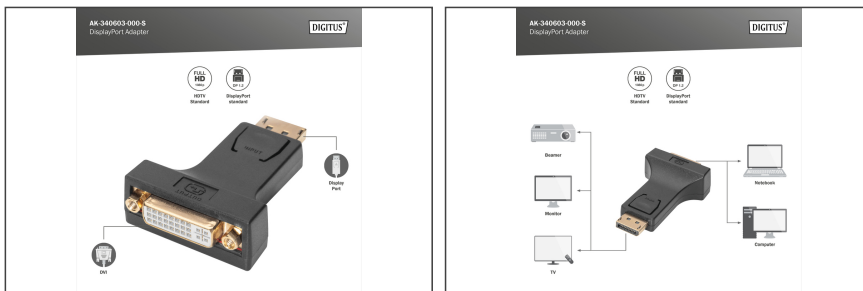

Safety notes

- When plugging and unplugging the cable, only grasp the plug and do not pull directly on the cable.
- Cables must not be kinked sharply or bent at tight angles, as this can damage the inner wires and lead to failures.
- Make sure that the cables are not under tensile load, as this can damage the insulation and the wires inside the cable.
- Ensure that cables are not laid in areas where they can be easily damaged mechanically.
- Cables should not be used in environments with extremely high or very low temperatures. Observe the product information on the maximum operating temperature of the cable.
- Check cables regularly for visible damage such as cracks, kinks or signs of wear. Defective cables should be replaced immediately to avoid failures, short circuits or even electric shocks.

EU responsible person

EU based economic operator ensuring the product complies with the required regulations.

ASSMANN Electronic GmbH
Auf dem Schüffel 3
Lüdenscheid, Germany
<https://www.assmann.com>
info@assmann.com