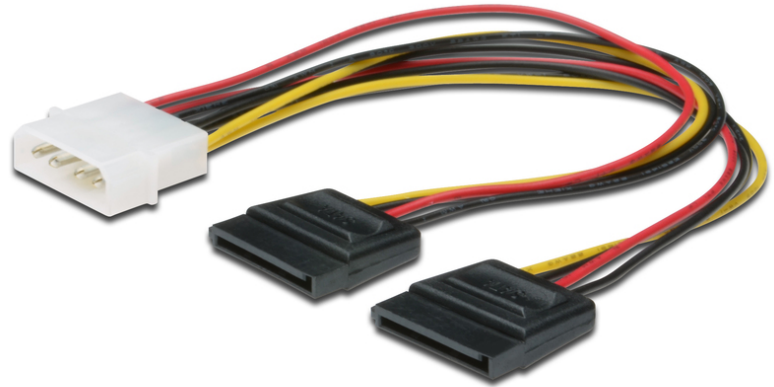

DIGITUS Кабель внутреннего источника питания

AK-430400-002-S
EAN 4016032288220

Internal Y-splitter power supply cable 0.2m, IDE - 2x SATA 15pin connector

Most SATA hard disks need a special SATA connector for power supply. These adaptor helps to connect Hard disks to power supply units which don't have SATA power connectors. You also can use it as extension power cable to a SATA HDD.

Безопасное соединение и питание

- Molex 5.25" , plug <=> 2x SATA 15-pin, jack
- Assortment: Internal Power Supply Cables

- AWG: 20
- Color cable: various
- Color connector: black
- Connector 1: IDE (5,25") power plug
- Connector 2: 2x SATA 15-pin jack
- Hoods: plastic
- Wire material: CU
- Length: 0.2 m
- Shielding: Unshielded