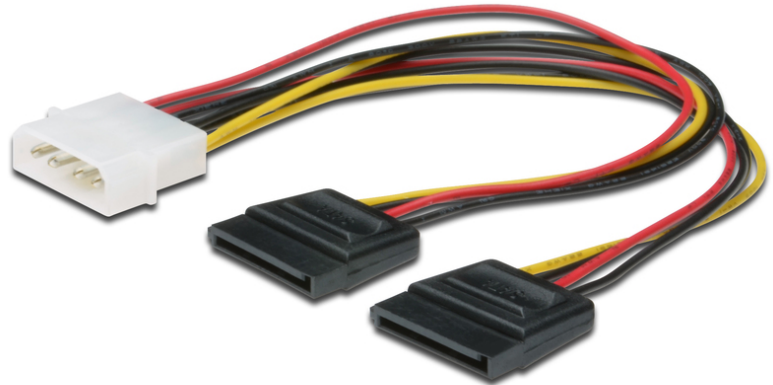

DIGITUS Cabo de alimentação interno

AK-430400-002-S
EAN 4016032288220

Internal Y-splitter power supply cable 0.2m, IDE - 2x SATA 15pin connector

Most SATA hard disks need a special SATA connector for power supply. These adaptor helps to connect Hard disks to power supply units which don't have SATA power connectors. You also can use it as extension power cable to a SATA HDD.

Ligação e alimentação seguras

- Molex 5.25" , plug <=> 2x SATA 15-pin, jack
- Assortment: Internal Power Supply Cables

- AWG: 20
- Color cable: various
- Color connector: black
- Connector 1: IDE (5,25") power plug
- Connector 2: 2x SATA 15-pin jack
- Hoods: plastic
- Wire material: CU
- Length: 0.2 m
- Shielding: Unshielded