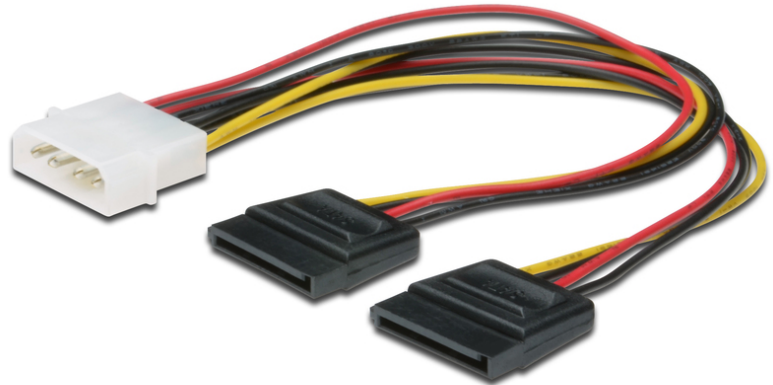

# DIGITUS Internal power supply cable

AK-430400-002-S  
EAN 4016032288220

### Internal Y-splitter power supply cable 0.2m, IDE - 2x SATA 15pin connector

Most SATA hard disks need a special SATA connector for power supply. These adaptor helps to connect Hard disks to power supply units which don't have SATA power connectors. You also can use it as extension power cable to a SATA HDD.

#### Safe connection and power supply

- Molex 5.25" , plug <=> 2x SATA 15-pin, jack
- Assortment: Internal Power Supply Cables

- AWG: 20
- Color cable: various
- Color connector: black
- Connector 1: IDE (5,25") power plug
- Connector 2: 2x SATA 15-pin jack
- Hoods: plastic
- Wire material: CU
- Length: 0.2 m
- Shielding: Unshielded