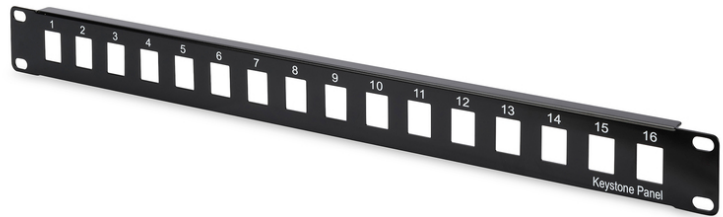

DIGITUS DIGITUS модульная патч-панель, 16-портовая

DN-91400
 EAN 4016032280750

Modular Patch Panel, unshielded, 16-port blank, 1U, rack mount, black RAL 9005

The Modular Patch Panel from DIGITUS® is available as 16- or 24-port version. The 1.5 mm cold rolled c-steel provides the best storage of your Keystone Modules.

- Физическое описание

- Общие свойства:
- Физическое описание
- Цвет: черный RAL9005
- Color: black, RAL 9005
- Ports: 16
- Units: 1

Logistics						
	Number (pcs)	Weight (kg)	Depth (cm)	Width (cm)	Height (cm)	cm ³
Packaging Unit Carton	64	22.02	58.00	24.00	25.00	34,800.00
Packaging Unit Inside	8	2.75	56.50	10.00	7.50	4,237.50
Packaging Unit Single	1	0.34	48.50	4.30	1.50	312.83
Net single without Packaging	1	0.00	0.00	0.00	0.00	0.00