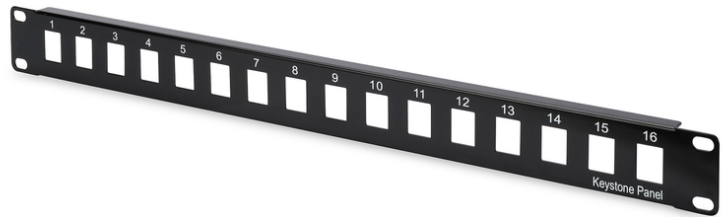

DIGITUS DIGITUS модульная патч-панель, 16-портовая

DN-91400
EAN 4016032280750

Modular Patch Panel, unshielded, 16-port blank, 1U, rack mount, black RAL 9005

The Modular Patch Panel from DIGITUS® is available as 16- or 24-port version. The 1.5 mm cold rolled c-steel provides the best storage of your Keystone Modules.

- Физическое описание

- Общие свойства:
- Физическое описание
- Цвет: черный RAL9005
- Color: black, RAL 9005
- Ports: 16
- Units: 1

Logistics						
	Number (pcs)	Weight (kg)	Depth (cm)	Width (cm)	Height (cm)	cm ³
Packaging Unit Carton	64	22.02	58.00	24.00	25.00	34,800.00
Packaging Unit Inside	8	2.75	56.50	10.00	7.50	4,237.50
Packaging Unit Single	1	0.34	48.50	4.30	1.50	312.83
Net single without Packaging	1	0.00	0.00	0.00	0.00	0.00