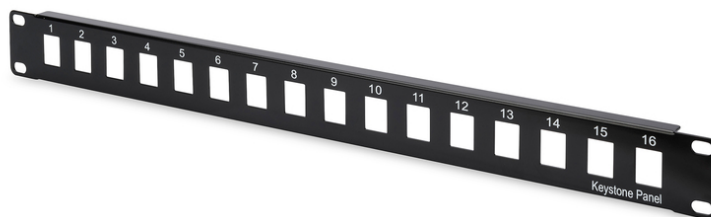

# DIGITUS DIGITUS модульная патч-панель, 16-портовая

DN-91400  
EAN 4016032280750

**Modular Patch Panel, unshielded, 16-port blank, 1U, rack mount, black RAL 9005**

The Modular Patch Panel from DIGITUS® is available as 16- or 24-port version. The 1.5 mm cold rolled c-steel provides the best storage of your Keystone Modules.

- Физическое описание
- Общие свойства:

- Физическое описание
- Цвет: черный RAL9005

**Attributes**

- Color: black, RAL 9005
- Ports: 16
- Units: 1

Logistics						
	Number (pcs)	Weight (kg)	Depth (cm)	Width (cm)	Height (cm)	cm³
Packaging Unit Carton	64	22.02	58.00	24.00	25.00	34,800.00
Packaging Unit Inside	8	2.75	56.50	10.00	7.50	4,237.50
Packaging Unit Single	1	0.34	48.50	4.30	1.50	312.83
Net single without Packaging	1	0.00	0.00	0.00	0.00	0.00