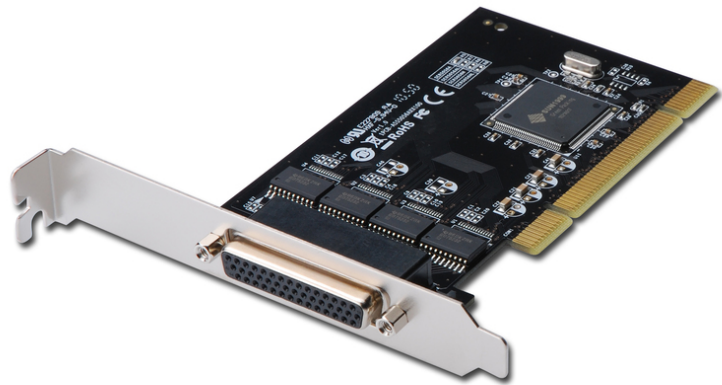

DIGITUS 4-Port Serial interface card, PCI

DS-33002-1
EAN 4016032278528

Serial I/O RS232 PCI Add-On Card 4-port, chipset: SUN1989

Serial I/O RS232 PCI Add-On Card,4-port, chipset: SUN1989

Perfect for connecting serial modems, PDAs, digital cameras, printers, ISDN terminal adapters and more

- 4 x DSUB 9, serial ports, male
- Chipset: SUN1999
- Data transfer rate up to 921,600bps

- Universal PCI interface 3.3V & 5V, 32-bit/64-bit
- Plug and play
- Supports Windows 10, 8.1, 8, 7, Vista, XP and Linux