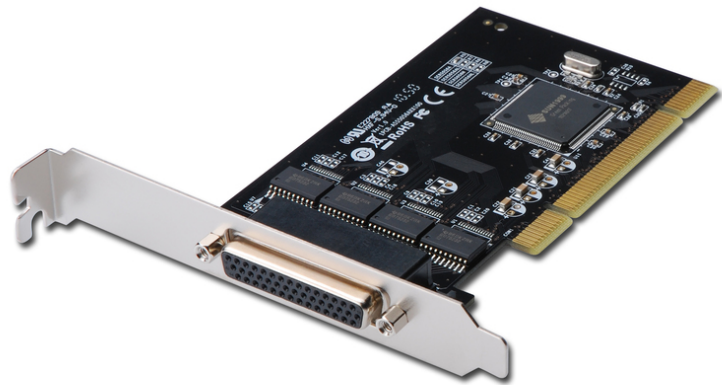

# DIGITUS 4-Port Serial interface card, PCI

DS-33002-1  
 EAN 4016032278528

**Serial I/O RS232 PCI Add-On Card 4-port, chipset: SUN1989**

Serial I/O RS232 PCI Add-On Card,4-port, chipset: SUN1989

**Perfect for connecting serial modems, PDAs, digital cameras, printers, ISDN terminal adapters and more**

- 4 x DSUB 9, serial ports, male
- Chipset: SUN1999
- Data transfer rate up to 921,600bps

- Universal PCI interface 3.3V & 5V, 32-bit/64-bit
- Plug and play
- Supports Windows 10, 8.1, 8, 7, Vista, XP and Linux