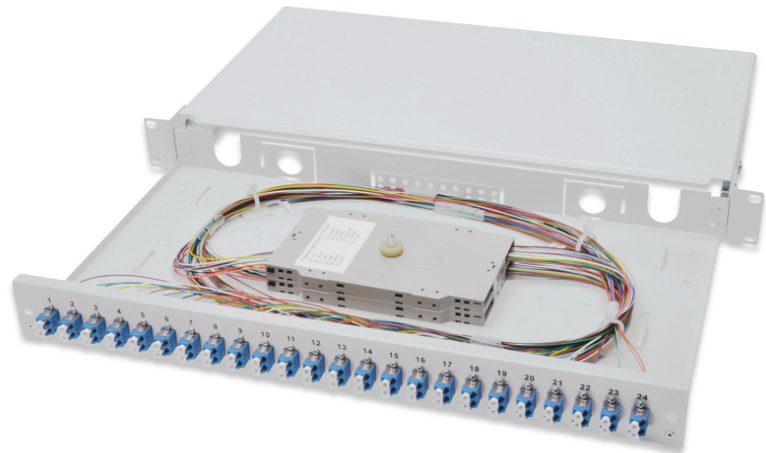

DIGITUS Fiber Optic Splice Box, Equipped, LC, OS2

DN-96332/9
EAN 4016032278481

FO splice box, 1U, equipped, 24x LC DX, OS2 incl. splice cassette, colored pigtails, couplers

FO splice box, 1U, equipped, 24x LC DX, OS2,incl. splice cassette, colored pigtails, couplers

- Completely prefabricated, fiber pigtails exposed and inserted into the splice cassette(s)
- Colored pigtails
- Couplers with ceramic sleeve
- Couplers in polymer housing
- Carrier housing made of 1.0 mm steel sheet, varnished
- 1 height unit (44.45 mm)

- 483mm width (19")
- 240mm depth
- M20/M25 screw, cassette, cassette cover and strain relief included
- Sliding
- Assembly: Splice Box
- Color: light grey, RAL 7035
- Connector type: LC / UPC / duplex
- Fiber class: OS2
- Number of fibers: 48
- Type: sliding