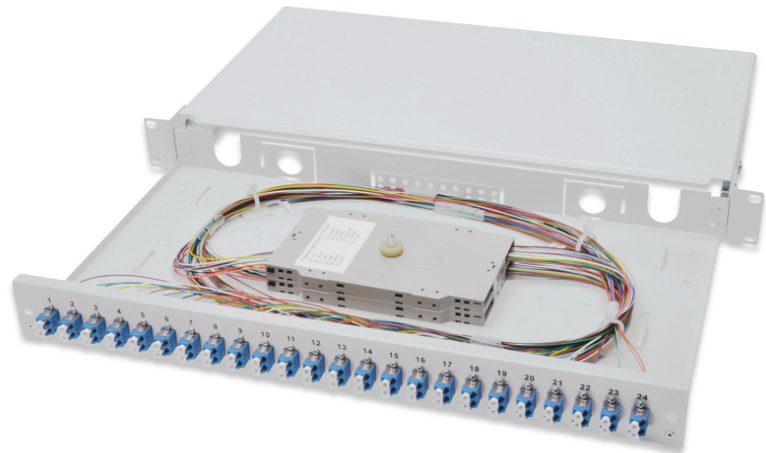

DIGITUS Fiber Optic Splice Box, Equipped, LC, OS2

DN-96332/9
 EAN 4016032278481

FO splice box, 1U, equipped, 24x LC DX, OS2 incl. splice cassette, colored pigtails, couplers

FO splice box, 1U, equipped, 24x LC DX, OS2, incl. splice cassette, colored pigtails, couplers

- Completely prefabricated, fiber pigtails exposed and inserted into the splice cassette(s)
- Colored pigtails
- Couplers with ceramic sleeve
- Couplers in polymer housing
- Carrier housing made of 1.0 mm steel sheet, varnished
- 1 height unit (44.45 mm)

- 483mm width (19")
- 240mm depth
- M20/M25 screw, cassette, cassette cover and strain relief included
- Sliding
- Assembly: Splice Box
- Color: light grey, RAL 7035
- Connector type: LC / UPC / duplex
- Fiber class: OS2
- Number of fibers: 48
- Type: sliding