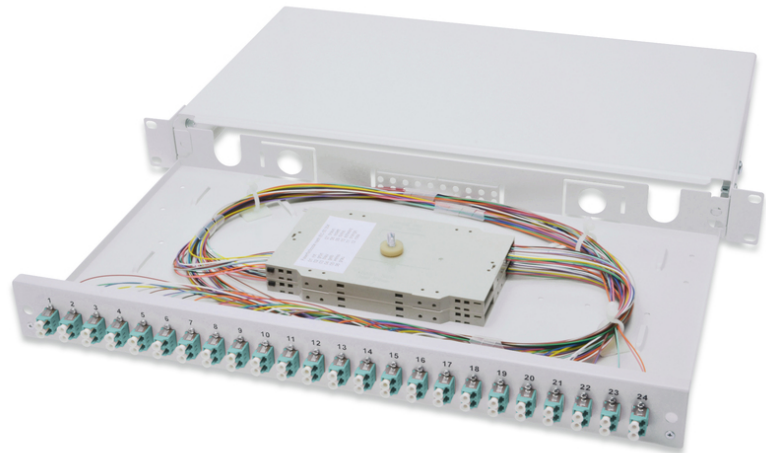

# DIGITUS Fiber Optic Splice Box, Equipped, LC, OM3

DN-96332/3  
 EAN 4016032278474

**FO splice box, 1U, equipped, 24x LC DX, OM3 incl. splice cassette, colored pigtails, couplers**

FO splice box, 1U, equipped, 24x LC DX, OM3,incl. splice cassette, colored pigtails, couplers

- Completely prefabricated, fiber pigtails exposed and inserted into the splice cassette(s)
- Colored pigtails
- Couplers with zirconia ceramic ferrule
- Couplers in polymer housing
- Carrier housing made of 1.0 mm steel sheet, varnished
- 1 height unit (44.45 mm)

- 483mm width (19")
- 240mm depth
- M20/M25 screw, cassette, cassette cover and strain relief included
- Sliding
- Assembly: Splice Box
- Color: light grey, RAL 7035
- Connector type: LC / UPC / duplex
- Fiber class: OM3
- Number of fibers: 48
- Type: sliding