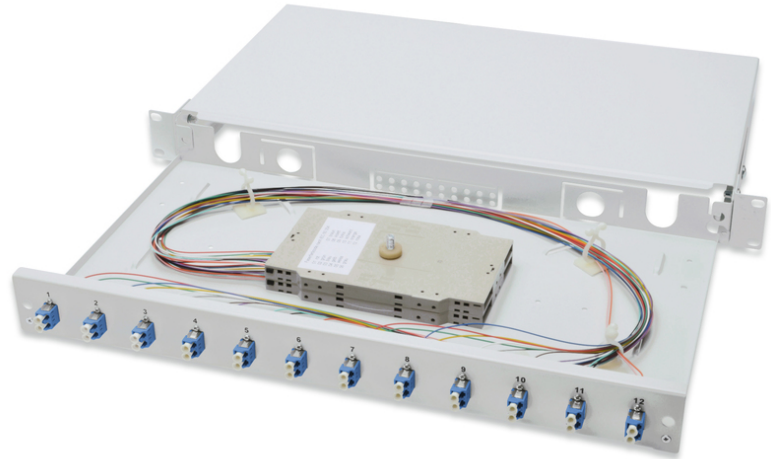

DIGITUS Fiber Optic Splice Box, Equipped, LC, OS2

DN-96331/9
 EAN 4016032278450

FO splice box, 1U, equipped, 12x LC DX, OS2 incl. splice cassette, colored pigtails, couplers

FO splice box, 1U, equipped, 12x LC DX, OS2,incl. splice cassette, colored pigtails, couplers

- Completely prefabricated, fiber pigtails exposed and inserted into the splice cassette(s)
- Colored pigtails
- Couplers with ceramic sleeve
- Couplers in polymer housing
- Carrier housing made of 1.0 mm steel sheet, varnished
- 1 height unit (44.45 mm)

- 483mm width (19")
- 240mm depth
- M20/M25 screw, cassette, cassette cover and strain relief included
- Sliding
- Assembly: Splice Box
- Color: light grey, RAL 7035
- Connector type: LC / UPC / duplex
- Fiber class: OS2
- Number of fibers: 24
- Type: sliding