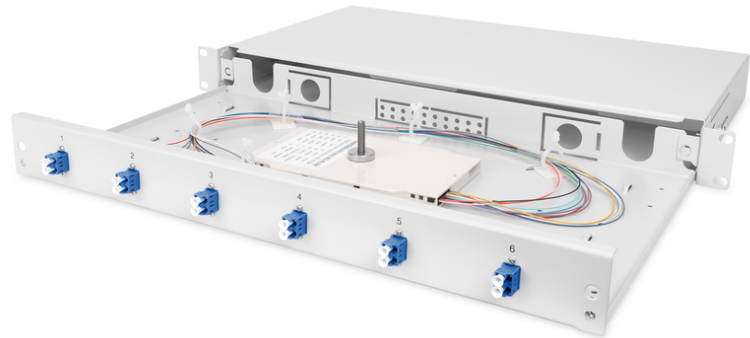

DIGITUS Fiber Optic Splice Box, Equipped, LC, OS2

DN-96330/9
EAN 4016032278429

FO splice box, 1U, equipped, 6x LC DX, OS2 incl. splice cassette, colored pigtails, couplers

FO splice box, 1U, equipped, 6x LC DX, OS2,incl. splice cassette, colored pigtails, couplers

- Completely prefabricated, fiber pigtails exposed and inserted into the splice cassette(s)
- Colored pigtails
- Couplers with ceramic sleeve
- Couplers in polymer housing
- Carrier housing made of 1.0 mm steel sheet, varnished
- 1 height unit (44.45 mm)

- 483mm width (19")
- 240mm depth
- M20/M25 screw, cassette, cassette cover and strain relief included
- Sliding
- Assembly: Splice Box
- Color: light grey, RAL 7035
- Connector type: LC / UPC / duplex
- Fiber class: OS2
- Number of fibers: 12
- Type: sliding