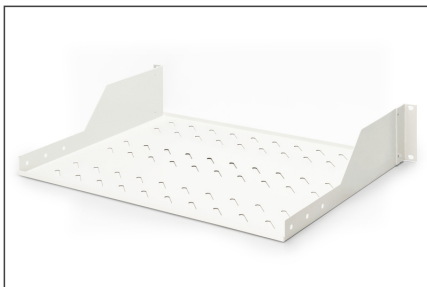

More images: