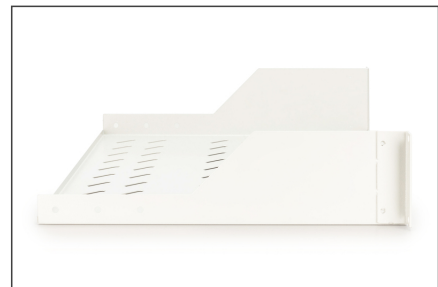

More images: