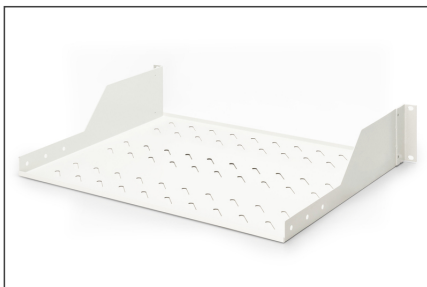

More images: