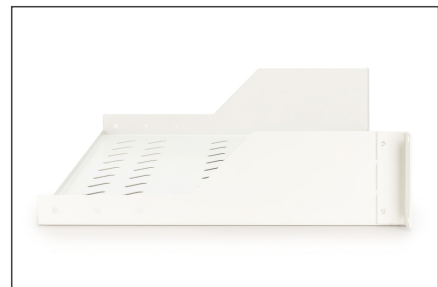

More images: