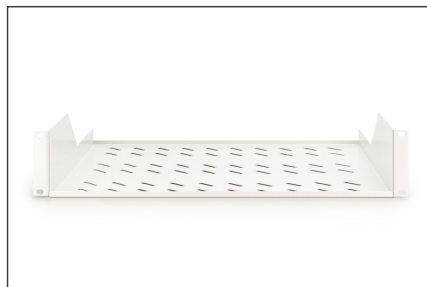

More images: