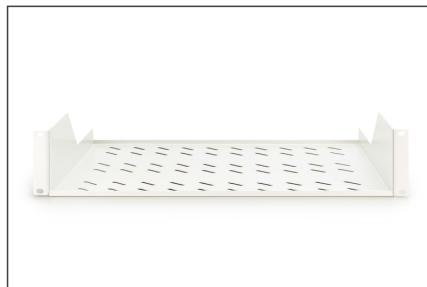

More images: