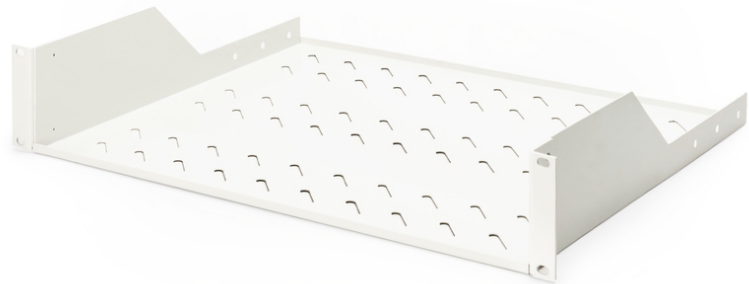

DIGITUS Shelf for Fixed Installation in 483 mm (19") Cabinets

DN-97610
EAN 4016032275091

2U fixed shelf for racks from 450 mm depth 88,5x483x352 mm, up to 25 kg, grey (RAL 7035)

The shelves for fixed mounting can be installed easy on the two front 483 mm (19") profile rails of your 483 mm (19") network- or server cabinet. Due to their stable, perforated steel sheet with a high load capacity, they are the optimal surface for components which are not 483 mm (19") suitable.

- Fixed installation
- sturdy, perforated steel sheet
- incl. fixing material

- 2-point fixing (front 19" profile rails)
- Color: light grey, RAL 7035
- Load capacity: 25 kg
- Mounting type: Fixed mounting
- Units: 2
- Inch form factor (IEC 60297): 482.6 mm (19")
- Suitable cabinet depth: ≥ 450 mm

Package contents

- Installation set (screws, cage nuts, washers)

Logistics						
	Number (pcs)	Weight (kg)	Depth (cm)	Width (cm)	Height (cm)	cm ³
Packaging Unit Carton	5	11.66	50.00	51.00	39.50	100,725.00
Packaging Unit Inside	1	2.33	49.30	27.40	9.50	12,832.80
Packaging Unit Single	1	2.33	38.00	51.50	9.50	18,591.50
Net single without Packaging	1	2.00	35.20	48.30	8.90	7,360.00