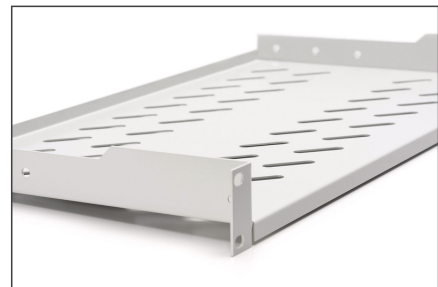

More images: