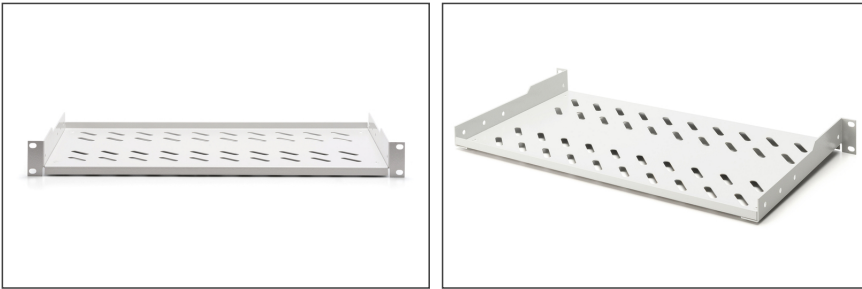

Safety notes

- When installing and using the accessory product for network cabinets, observe the respective safety instructions of the manufacturer or the cabinet system in which you want to use the accessory.

EU responsible person

EU based economic operator ensuring the product complies with the required regulations.

ASSMANN Electronic GmbH
Auf dem Schüffel 3
Lüdenscheid, Germany
<https://www.assmann.com>
info@assmann.com