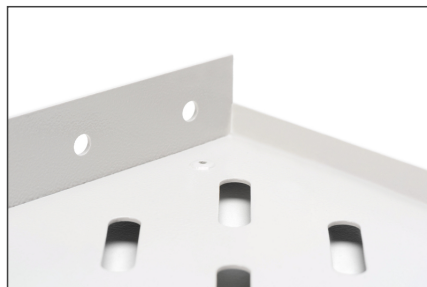

More images: