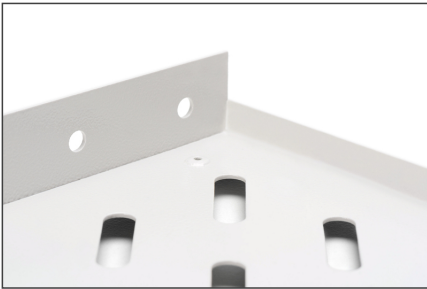

Safety notes

- When installing and using the accessory product for network cabinets, observe the respective safety instructions of the manufacturer or the cabinet system in which you want to use the accessory.

EU responsible person

EU based economic operator ensuring the product complies with the required regulations.

ASSMANN Electronic GmbH
Auf dem Schüffel 3
Lüdenscheid, Germany
<https://www.assmann.com>
info@assmann.com