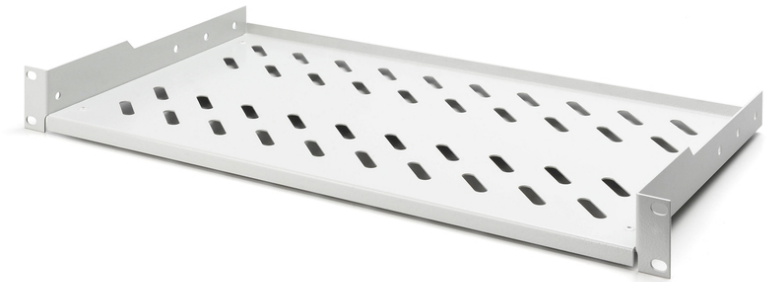

DIGITUS Полки для сетевых шкафов

DN-97609
EAN 4016032275084

1U fixed shelf for racks from 400 mm depth 45x483x250 mm, up to 15 kg, grey (RAL 7035)

The shelves for fixed installation can be easily installed on the front 483 mm (19") profile rails of your 483 mm (19") network or server enclosure. Thanks to the sturdy, perforated metal sheet with a high load capacity, they are the ideal support surface for components that cannot be installed in 483 mm (19") rails.

- Установлены неподвижно
- Крепёжный материал входит в комплект поставки

Attributes

- Color: light grey, RAL 7035
- Load capacity: 15 kg
- Mounting type: Fixed mounting
- Units: 1
- Inch form factor (IEC 60297): 482.6 mm (19")
- Suitable cabinet depth: all