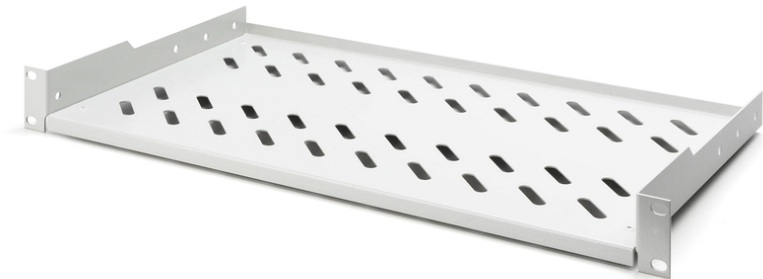

DIGITUS Полки для сетевых шкафов

DN-97609
EAN 4016032275084

1U fixed shelf for racks from 400 mm depth 45x483x250 mm, up to 15 kg, grey (RAL 7035)

The shelves for fixed installation can be easily installed on the front 483 mm (19") profile rails of your 483 mm (19") network or server enclosure. Thanks to the stable, perforated metal sheet with a high load capacity, they are the ideal support surface for components that cannot be installed in 483 mm (19") rails.

- Установлены неподвижно
- Крепёжный материал входит в комплект поставки

- Color: light grey, RAL 7035
- Load capacity: 15 kg
- Mounting type: Fixed mounting
- Units: 1
- Inch form factor (IEC 60297): 482.6 mm (19")
- Suitable cabinet depth: all