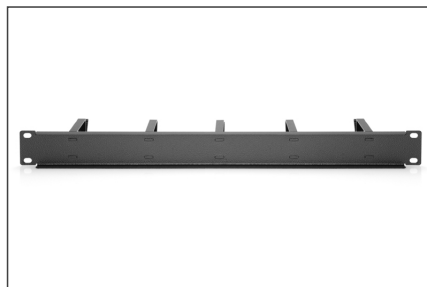

More images: