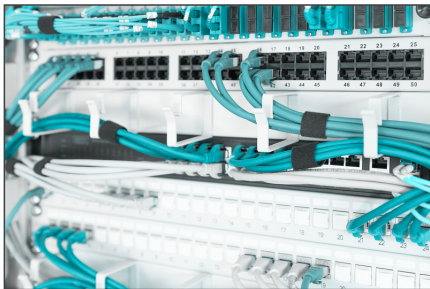

More images: