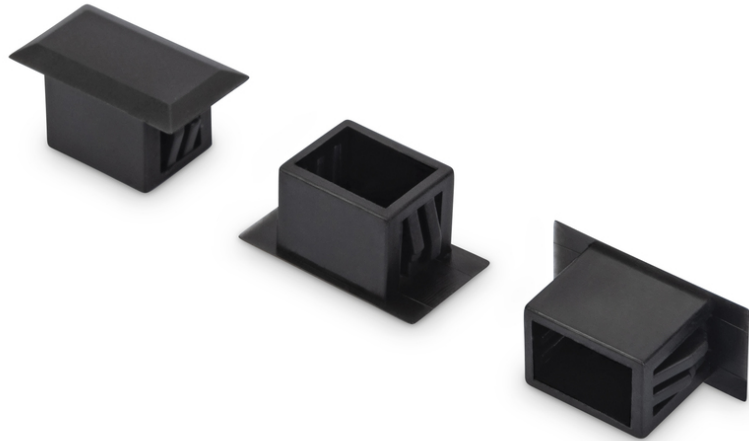

# DIGITUS Fiber blind plate

AL-BP-LCD  
 EAN 4016032262879

**Blindplate for LC duplex holes 100 pcs.**

Blindplate for LC duplex holes, 100 pcs.

- Used in termination boxes to cover ports not used

- Avoids dust and dirt in termination boxes
- Shipment: 100 pcs. per poly bag
- Material: plastic, black