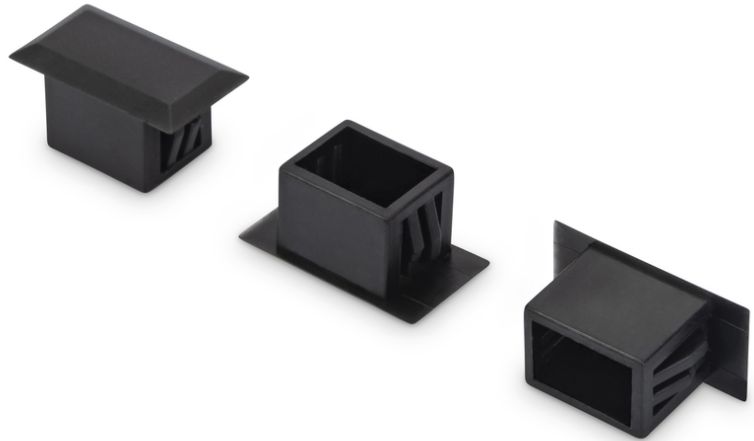

# DIGITUS Fiber blind plate

AL-BP-LCD  
 EAN 4016032262879

**Blindplate for LC duplex holes 100 pcs.**

Blindplate for LC duplex holes, 100 pcs.

- Used in termination boxes to cover ports not used

- Avoids dust and dirt in termination boxes
- Shipment: 100 pcs. per poly bag
- Material: plastic, black