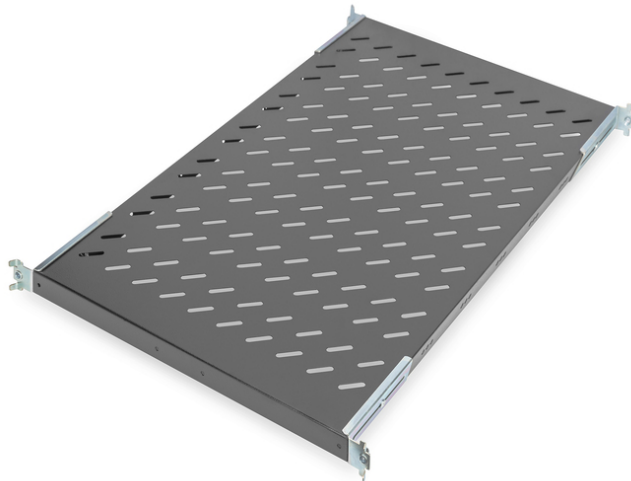

DIGITUS Shelve for Network and Server cabinets

DN-19 TRAY1-1000-ECB
EAN 4016032262480

1U fixed shelf for racks from 1000 mm depth 44x486x770 mm, up to 50 kg, black (RAL 9005)

1U fixed shelf for racks from 1000 mm depth, 44x486x770 mm, up to 50 kg, black (RAL 9005)

- Four fixing points fit at the sites of the rear and front mounting angles
- Fixed installation
- Perforated sheet steel
- Load carrying capacity: Up to 50 kg
- Requires 1U

- Complete with fixing material
- 4-point fixing (front- and rear 19" profile rails)
- Color: black, RAL 9005
- Load capacity: 50 kg
- Mounting type: Fixed mounting
- Units: 1
- Inch form factor (IEC 60297): 482.6 mm (19")
- Suitable cabinet depth: ≥ 1000 mm