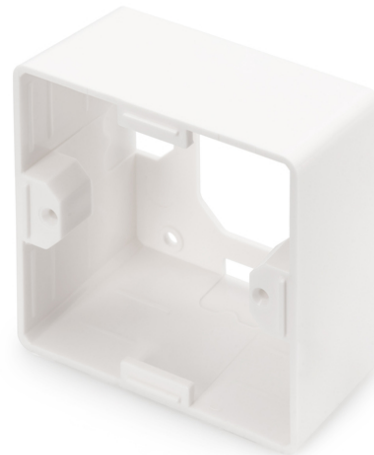

# DIGITUS Surface Mountbox 80x80 mm for Keystone Walloutlet, German Type

DN-93803  
EAN 4016032259367

**Surface mount box for faceplates 80x80x42 mm, color pure white, German layout**

The DIGITUS® Surface mount boxes for keystone outlets are the perfect solution to extend your data outlets. Available layouts: German, French, British.

- Layout keystone entry: 45° outlet
- Area of application: Cavity socket, trunking, surface mount box
- Norms: ISO/IEC 11801 3rd Ed., EN 50173-1, EIA/TIA 568-C
- General properties:
- Suitable for installation in trunking, flush and surface mount
- Central ground connection
- Integrated dust cover

- Plastic label field
- Design compatible to current switch ranges of switch manufacturers
- Technical properties:
- Wall outlet material: Die-cast metal
- Central plate material: ABS UL 94V-0
- Frame material: ABS UL 94V-0
- Surface mount box material: ABS UL 94V-0
- Physical properties:
- Operation temperature: -20° C to +70 °C (ISO/IEC 11801, EN 50173-1, ANSI/TIA/EIA 568 C)
- Colour: White RAL9003