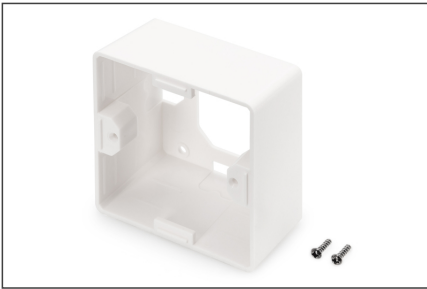

Safety notes

- Protect product from moisture
- Avoid antistatic charging when installing the product
- Observe the specifications of the raw cable manufacturer during installation

EU responsible person

EU based economic operator ensuring the product complies with the required regulations.

ASSMANN Electronic GmbH
Auf dem Schüffel 3
Lüdenscheid, Germany
<https://www.assmann.com>
info@assmann.com