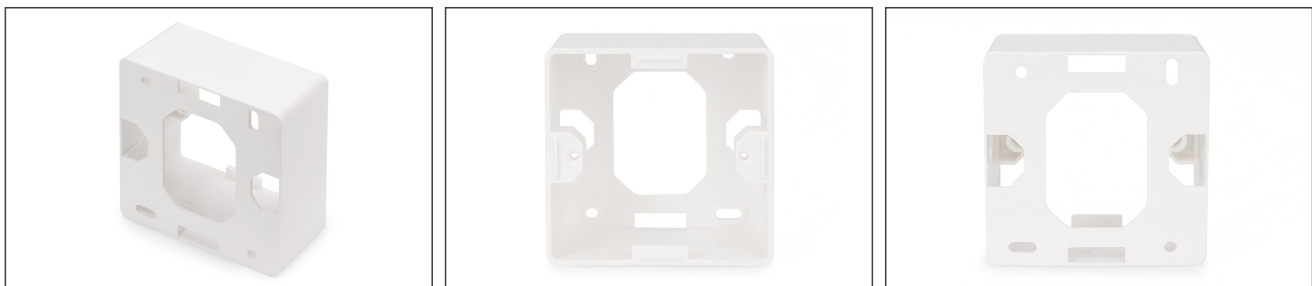

More images: