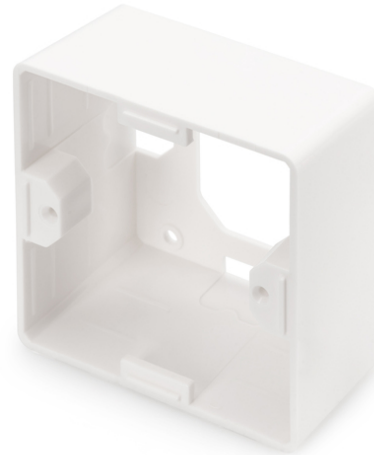

DIGITUS Surface Mountbox 80x80 mm for Keystone Walloutlet, German Type

DN-93803
EAN 4016032259367

Surface mount box for faceplates 80x80x42 mm, color pure white, German layout

The DIGITUS® Surface mount boxes for keystone outlets are the perfect solution to extend your data outlets. Available layouts: German, French, British.

- Layout keystone entry: 45° outlet
- Area of application: Cavity socket, trunking, surface mount box
- Norms: ISO/IEC 11801 3rd Ed., EN 50173-1, EIA/TIA 568-C
- General properties:
- Suitable for installation in trunking, flush and surface mount
- Central ground connection
- Integrated dust cover

- Plastic label field
- Design compatible to current switch ranges of switch manufacturers
- Technical properties:
- Wall outlet material: Die-cast metal
- Central plate material: ABS UL 94V-0
- Frame material: ABS UL 94V-0
- Surface mount box material: ABS UL 94V-0
- Physical properties:
- Operation temperature: -20° C to +70 °C (ISO/IEC 11801, EN 50173-1, ANSI/TIA/EIA 568 C)
- Colour: White RAL9003