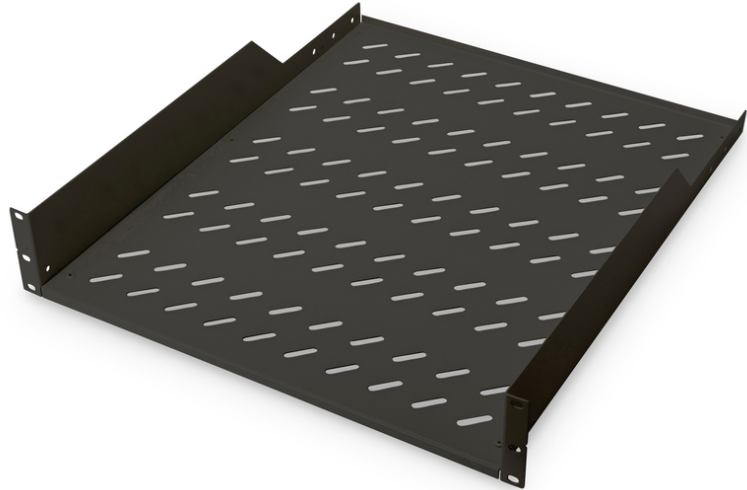

# DIGITUS Полки для сетевых шкафов

DN-19 TRAY-2-55-SW  
EAN 4016032256830

**2U fixed shelf for racks from 800 mm depth 88x482x549 mm, up to 25 kg, black (RAL 9005)**

The shelves for fixed mounting can be installed easy on the two front 483 mm (19") profile rails of your 483 mm (19") network- or server cabinet. Due to their stable, perforated steel sheet with a high load capacity, they are the optimal surface for components which are not 483 mm (19") suitable.

- Установлены неподвижно
- Крепёжный материал входит в комплект поставки

- Color: black, RAL 9005
- Load capacity: 25 kg
- Mounting type: Fixed mounting
- Units: 2
- Inch form factor (IEC 60297): 482.6 mm (19")
- Suitable cabinet depth: ≥ 800 mm