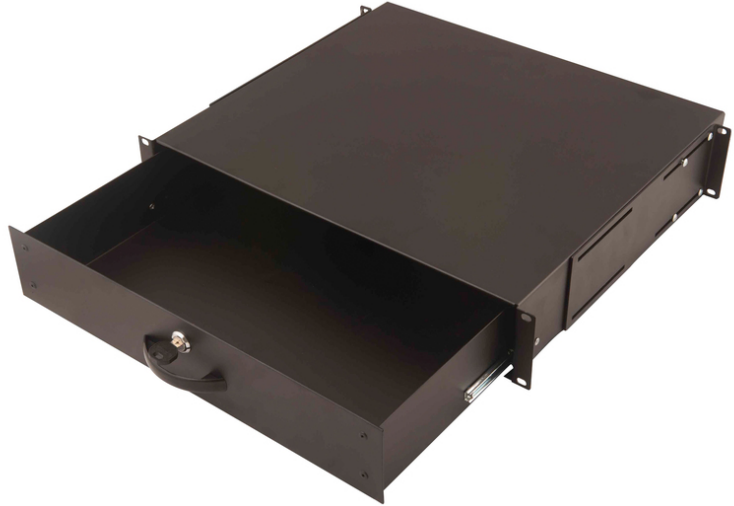

# DIGITUS Keyboard Drawer & Document Storage for 483 mm (19") Cabinets

**DN-19 KEY-2U-SW**  
**EAN 4016032254775**

**2U lockable drawer with handle 88x481x400 mm, color black (RAL 9005)**

The Keyboard Drawer & Document Storage suit to all 483 mm (19") profile rails of your network- or server cabinets. Available in various height units, they offer the perfect solution to keep your documents organized.

- for installation on the 483 mm (19") profile rails
- lockable and equipable with handle
- cable pass through possible on the rear side
- sturdy steel sheet

- depth when completely extracted: 660 mm
- max. height inside: 76 mm
- Mounting depth min.-max.: 400-630 mm
- Color: black, RAL 9005
- Load capacity: 25 kg
- Units: 2
- Inch form factor (IEC 60297): 482.6 mm (19")