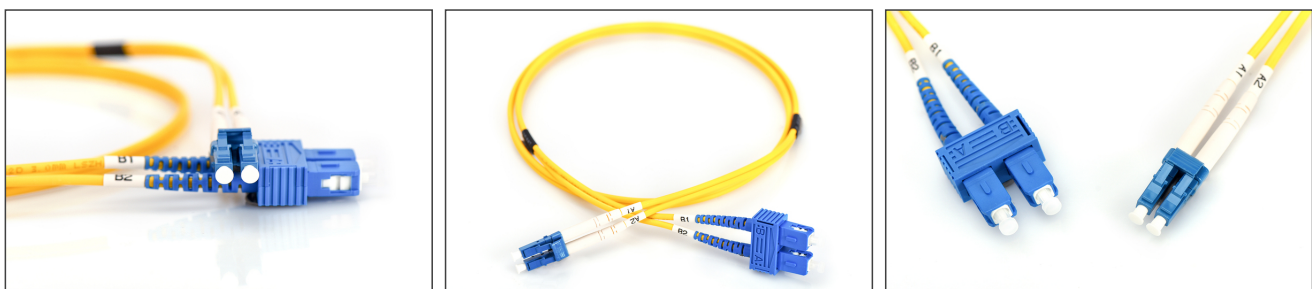

# DIGITUS Fiber Optic Singlemode Patch Cord, LC / SC

DK-2932-10  
EAN 4016032249689

**FO patch cord, duplex, LC to SC SM OS2 09/125 μ, 10 m**

FO patch cord, duplex, LC to SC, SM OS2 09/125 μ, 10 m

**Best performance and link quality for your network.**

- Duplex cable
- LSOH
- Connector with ceramic ferrule
- Cable diameter 2 mm
- Single packed with test-report
- Assortment: Fiber Optic Patch Cables
- Boot: single-color

- Cable diameter: 2 mm
- Cable type: I-VH 2E9/125μ
- Color cable: yellow
- Connector 1: LC
- Connector 2: SC
- Fiber class: OS2
- Fiber diameter: 9/125μ
- Mode: Singlemode
- Packaging: DIGITUS Polybag
- Length: 10 m

**More images:**

Part No.	DK-2932-10			
Lenght	10 m			
Cable Type	Duplex SM 9/125		OS2 LSZH	
	END A		END B	
Connector Type	LC		SC	
Insertion Loss (dB)	0.17	0.17	0.10	0.21
Return Loss (dB)	53.7	54.7	53.1	54.3
Q.C.	PASS			