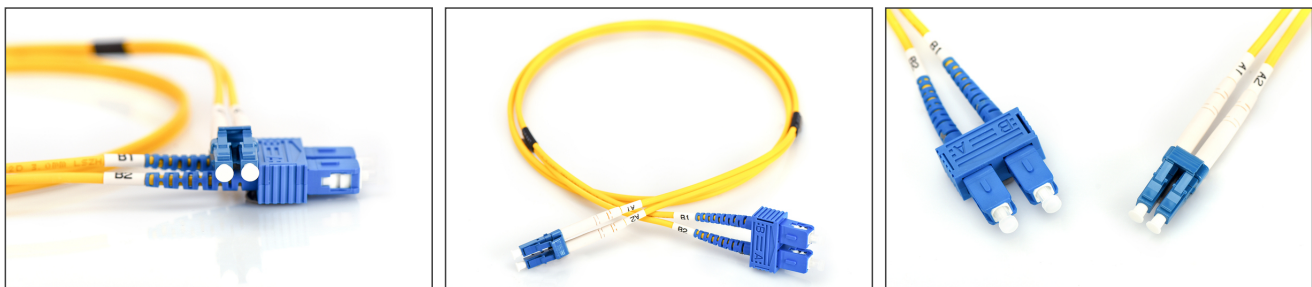

DIGITUS Fiber Optic Singlemode Patch Cord, LC / SC

DK-2932-10
EAN 4016032249689

FO patch cord, duplex, LC to SC SM OS2 09/125 μ, 10 m

FO patch cord, duplex, LC to SC, SM OS2 09/125 μ, 10 m

Best performance and link quality for your network.

- Duplex cable
- LSOH
- Connector with ceramic ferrule
- Cable diameter 2 mm
- Single packed with test-report
- Assortment: Fiber Optic Patch Cables
- Boot: single-color

- Cable diameter: 2 mm
- Cable type: I-VH 2E9/125μ
- Color cable: yellow
- Connector 1: LC
- Connector 2: SC
- Fiber class: OS2
- Fiber diameter: 9/125μ
- Mode: Singlemode
- Packaging: DIGITUS Polybag
- Length: 10 m

More images:

Part No.	DK-2932-10			
Lenght	10 m			
Cable Type	Duplex SM 9/125		OS2 LSZH	
	END A		END B	
Connector Type	LC		SC	
Insertion Loss (dB)	0.17	0.17	0.10	0.21
Return Loss (dB)	53.7	54.7	53.1	54.3
Q.C.	PASS			