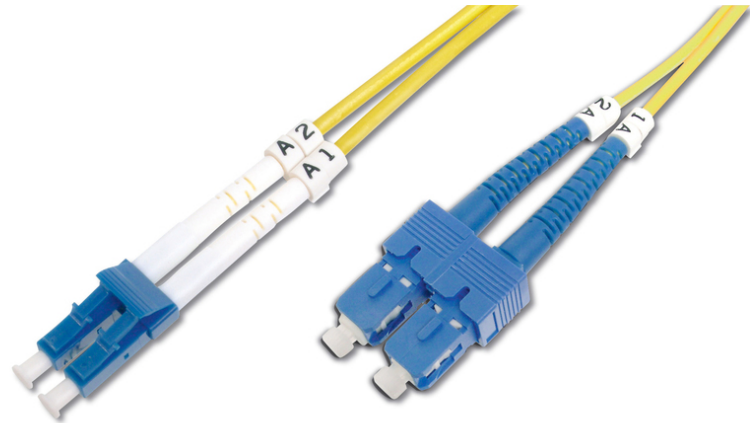

DIGITUS Fiber Optic Singlemode Patch Cord, LC / SC

DK-2932-10
EAN 4016032249689

FO patch cord, duplex, LC to SC SM OS2 09/125 μ, 10 m

FO patch cord, duplex, LC to SC, SM OS2 09/125 μ, 10 m

Best performance and link quality for your network.

- Duplex cable
- LSOH
- Connector with ceramic ferrule
- Cable diameter 2 mm
- Single packed with test-report
- Assortment: Fiber Optic Patch Cables
- Boot: single-color

- Cable diameter: 2 mm
- Cable type: I-VH 2E9/125μ
- Color cable: yellow
- Connector 1: LC
- Connector 2: SC
- Fiber class: OS2
- Fiber diameter: 9/125μ
- Mode: Singlemode
- Packaging: DIGITUS Polybag
- Length: 10 m

More images:

Part No.	DK-2932-10			
Lenght	10 m			
Cable Type	Duplex SM 9/125		OS2 LSZH	
	END A		END B	
Connector Type	LC		SC	
Insertion Loss (dB)	0.17	0.17	0.10	0.21
Return Loss (dB)	53.7	54.7	53.1	54.3
Q.C.	PASS			