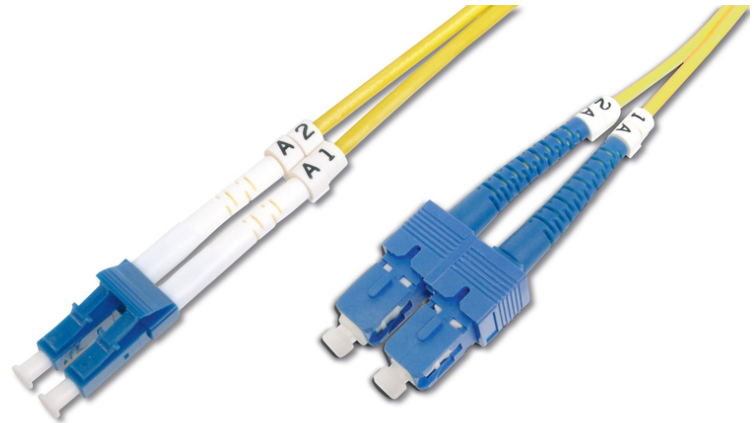

# DIGITUS Fiber Optic Singlemode Patch Cord, LC / SC

DK-2932-05  
EAN 4016032249665

**FO patch cord, duplex, LC to SC SM OS2 09/125 μ, 5 m**

FO patch cord, duplex, LC to SC, SM OS2 09/125 μ, 5 m

**Future-oriented standards and high-end quality for your network.**

- Duplex cable
- LSOH
- Connector with ceramic ferrule
- Cable diameter 2 mm
- Single packed with test-report
- Assortment: Fiber Optic Patch Cables
- Boot: single-color

- Cable diameter: 2 mm
- Cable type: I-VH 2E9/125μ
- Color cable: yellow
- Connector 1: LC
- Connector 2: SC
- Fiber class: OS2
- Fiber diameter: 9/125μ
- Mode: Singlemode
- Packaging: DIGITUS Polybag
- Length: 5 m

**More images:**

Part No.	DK-2932-05			
Lenght	5 m			
Cable Type	Duplex SM 9/125		OS2 LSZH	
	END A		END B	
Connector Type	LC		SC	
	0.17	0.17	0.10	0.21
Insertion Loss (dB)	0.17	0.17	0.10	0.21
Return Loss (dB)	53.7	54.7	53.1	54.3
Q.C.	PASS			