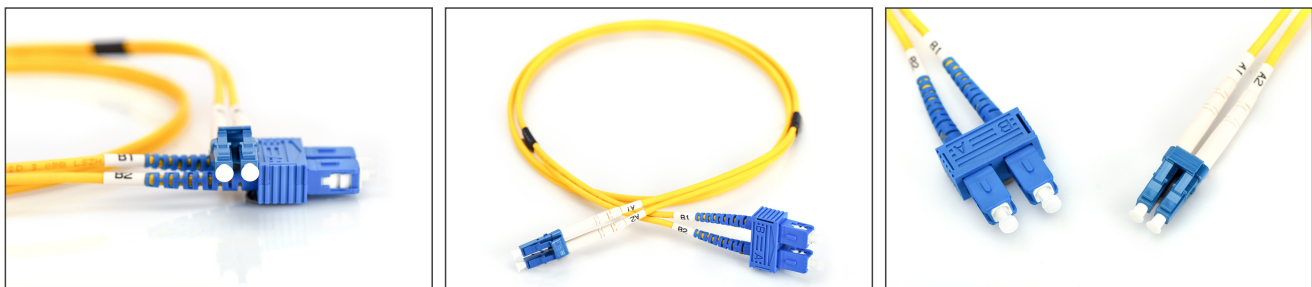

# DIGITUS Fiber Optic Singlemode Patch Cord, LC / SC

DK-2932-05  
EAN 4016032249665

**FO patch cord, duplex, LC to SC SM OS2 09/125 μ, 5 m**

FO patch cord, duplex, LC to SC, SM OS2 09/125 μ, 5 m

**Future-oriented standards and high-end quality for your network.**

- Duplex cable
- LSOH
- Connector with ceramic ferrule
- Cable diameter 2 mm
- Single packed with test-report
- Assortment: Fiber Optic Patch Cables
- Boot: single-color

- Cable diameter: 2 mm
- Cable type: I-VH 2E9/125μ
- Color cable: yellow
- Connector 1: LC
- Connector 2: SC
- Fiber class: OS2
- Fiber diameter: 9/125μ
- Mode: Singlemode
- Packaging: DIGITUS Polybag
- Length: 5 m

**More images:**

Part No.	DK-2932-05			
Lenght	5 m			
Cable Type	Duplex SM 9/125		OS2 LSZH	
	END A		END B	
Connector Type	LC		SC	
	0.17	0.17	0.10	0.21
Insertion Loss (dB)	0.17	0.17	0.10	0.21
Return Loss (dB)	53.7	54.7	53.1	54.3
Q.C.	PASS			