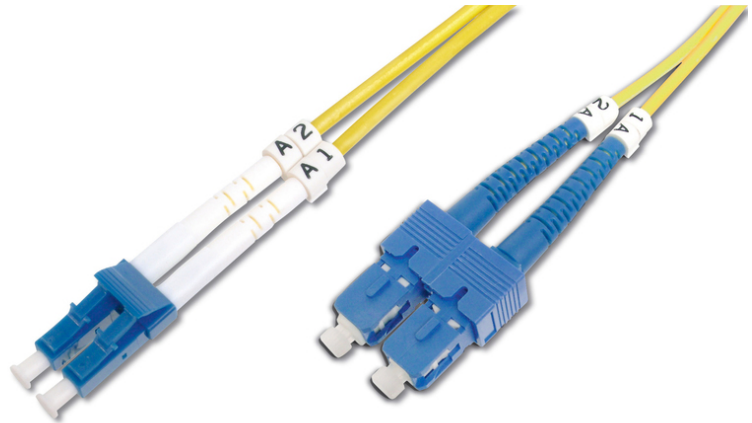

DIGITUS Fiber Optic Singlemode Patch Cord, LC / SC

DK-2932-01
EAN 4016032249634

FO patch cord, duplex, LC to SC SM OS2 09/125 μ, 1 m

FO patch cord, duplex, LC to SC, SM OS2 09/125 μ, 1 m

Future-oriented standards and high-end quality for your network.

- Duplex cable
- LSOH
- Connector with ceramic ferrule
- Cable diameter 2 mm
- Single packed with test-report
- Assortment: Fiber Optic Patch Cables
- Boot: single-color

- Cable diameter: 2 mm
- Cable type: I-VH 2E9/125μ
- Color cable: yellow
- Connector 1: LC
- Connector 2: SC
- Fiber class: OS2
- Fiber diameter: 9/125μ
- Mode: Singlemode
- Packaging: DIGITUS Polybag
- Length: 1 m

More images:

Part No.	DK-2932-01			
Lenght	1 m			
Cable Type	Duplex SM 9/125		OS2 LSZH	
	END A		END B	
Connector Type	LC		SC	
Insertion Loss (dB)	0.17	0.17	0.10	0.21
Return Loss (dB)	53.7	54.7	53.1	54.3
Q.C.	PASS			