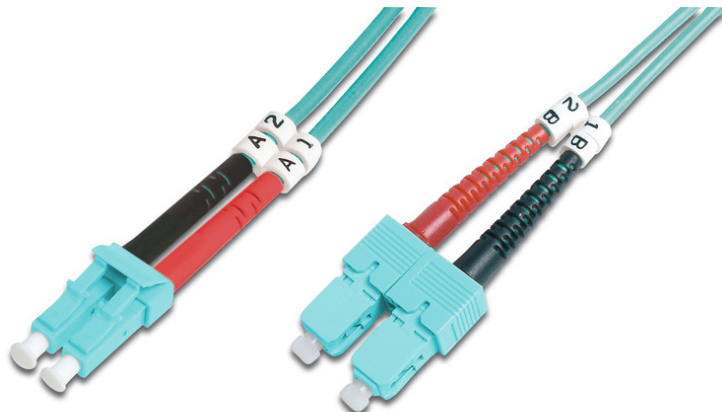

DIGITUS Fiber Optic Multimode Patch Cord, OM 3, LC / SC

DK-2532-10/3
EAN 4016032249627

FO patch cord, duplex, LC to SC MM OM3 50/125 μ, 10 m

FO patch cord, duplex, LC to SC,MM OM3 50/125 μ, 10 m

Future-oriented standards and high-end quality for your network.

- Duplex cable
- LSOH
- Connector with ceramic ferrule
- Cable diameter 2 mm
- Single packed with test-report
- Assortment: Fiber Optic Patch Cables
- Boot: two-color

- Cable diameter: 2 mm
- Cable type: I-VH 2G50/125μ
- Color cable: aqua
- Connector 1: LC
- Connector 2: SC
- Fiber class: OM3
- Fiber diameter: 50/125μ
- Mode: Multimode
- Packaging: DIGITUS Polybag
- Length: 10 m

More images:

Part No.	DK-2532-10/3			
Lenght	10 m			
Cable Type	Duplex MM 50/125		OM3 LSZH	
	END A		END B	
Connector Type	LC		SC	
Insertion Loss (dB)	0.17	0.1	0.14	0.08
Return Loss (dB)	32.2	39.2	34.9	35.3
Q.C.	PASS			