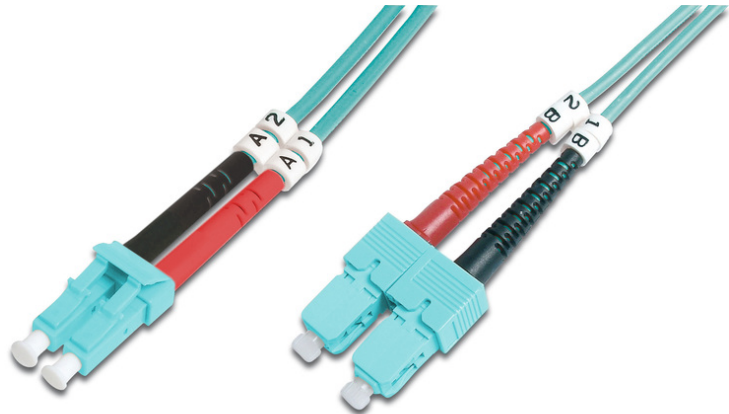

DIGITUS Fiber Optic Multimode Patch Cord, OM 3, LC / SC

DK-2532-10/3
EAN 4016032249627

FO patch cord, duplex, LC to SC MM OM3 50/125 μ, 10 m

FO patch cord, duplex, LC to SC,MM OM3 50/125 μ, 10 m

Future-oriented standards and high-end quality for your network.

- Duplex cable
- LSOH
- Connector with ceramic ferrule
- Cable diameter 2 mm
- Single packed with test-report
- Assortment: Fiber Optic Patch Cables
- Boot: two-color

- Cable diameter: 2 mm
- Cable type: I-VH 2G50/125μ
- Color cable: aqua
- Connector 1: LC
- Connector 2: SC
- Fiber class: OM3
- Fiber diameter: 50/125μ
- Mode: Multimode
- Packaging: DIGITUS Polybag
- Length: 10 m

More images:

Part No.	DK-2532-10/3			
Length	10 m			
Cable Type	Duplex MM 50/125		OM3 LSZH	
	END A		END B	
Connector Type	LC		SC	
Insertion Loss (dB)	0.17	0.1	0.14	0.08
Return Loss (dB)	32.2	39.2	34.9	35.3
Q.C.	PASS			