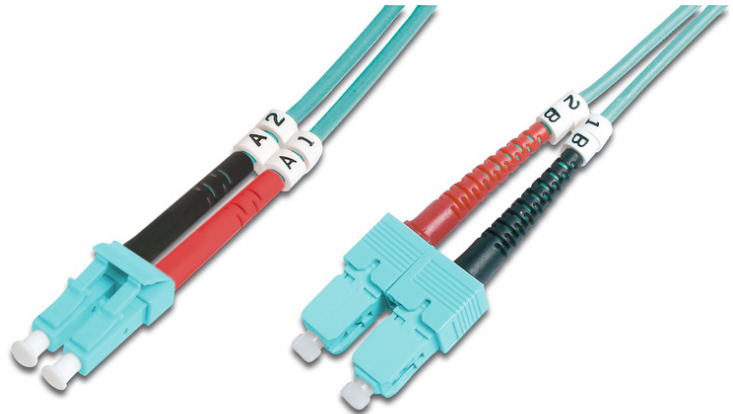

DIGITUS Fiber Optic Multimode Patch Cord, OM 3, LC / SC

DK-2532-10/3
EAN 4016032249627

FO patch cord, duplex, LC to SC MM OM3 50/125 μ, 10 m

FO patch cord, duplex, LC to SC,MM OM3 50/125 μ, 10 m

Future-oriented standards and high-end quality for your network.

- Duplex cable
- LSOH
- Connector with ceramic ferrule
- Cable diameter 2 mm
- Single packed with test-report
- Assortment: Fiber Optic Patch Cables
- Boot: two-color

- Cable diameter: 2 mm
- Cable type: I-VH 2G50/125μ
- Color cable: aqua
- Connector 1: LC
- Connector 2: SC
- Fiber class: OM3
- Fiber diameter: 50/125μ
- Mode: Multimode
- Packaging: DIGITUS Polybag
- Length: 10 m

More images:

Part No.	DK-2532-10/3			
Lenght	10 m			
Cable Type	Duplex MM 50/125		OM3 LSZH	
	END A		END B	
Connector Type	LC		SC	
Insertion Loss (dB)	0.17	0.1	0.14	0.08
Return Loss (dB)	32.2	39.2	34.9	35.3
Q.C.	PASS			