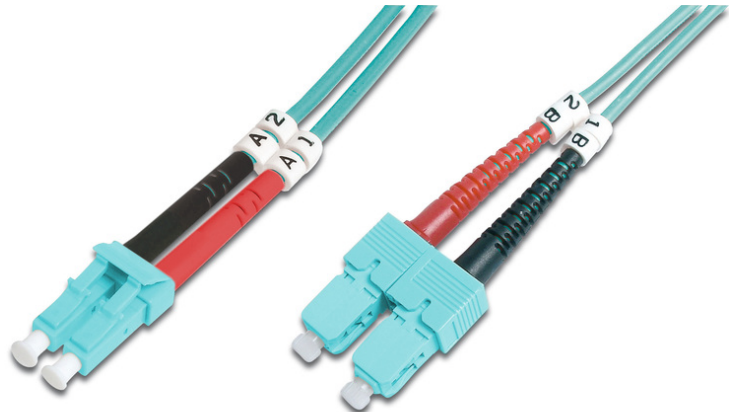

DIGITUS Fiber Optic Multimode Patch Cord, OM 3, LC / SC

DK-2532-05/3
 EAN 4016032249603

FO patch cord, duplex, LC to SC MM OM3 50/125 μ, 5 m

FO patch cord, duplex, LC to SC,MM OM3 50/125 μ, 5 m

Future-oriented standards and high-end quality for your network.

- Duplex cable
- LSOH
- Connector with ceramic ferrule
- Cable diameter 2 mm
- Single packed with test-report
- Assortment: Fiber Optic Patch Cables
- Boot: two-color

- Cable diameter: 2 mm
- Cable type: I-VH 2G50/125μ
- Color cable: aqua
- Connector 1: LC
- Connector 2: SC
- Fiber class: OM3
- Fiber diameter: 50/125μ
- Mode: Multimode
- Packaging: DIGITUS Polybag
- Length: 5 m

More images:

Part No.	DK-2532-05/3			
Lenght	5 m			
Cable Type	Duplex MM 50/125		OM3 LSZH	
	END A		END B	
Connector Type	LC		SC	
	0.17	0.1	0.14	0.08
Insertion Loss (dB)	32.2	39.2	34.9	35.3
Return Loss (dB)	PASS			
Q.C.				