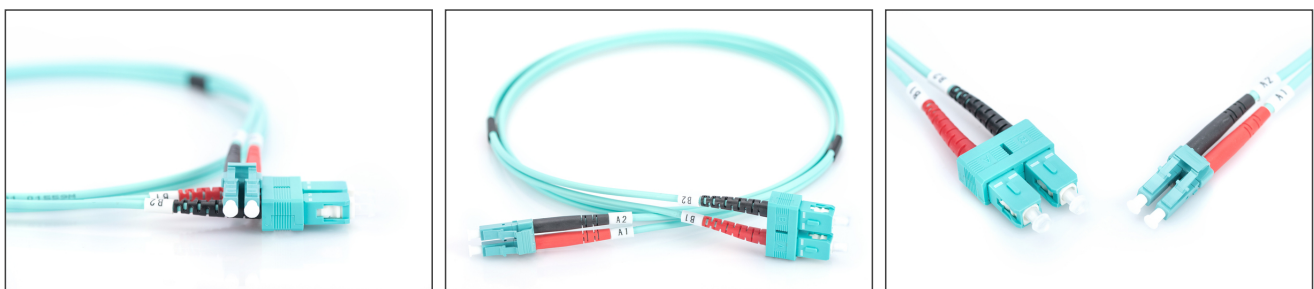

DIGITUS Fiber Optic Multimode Patch Cord, OM 3, LC / SC

DK-2532-05/3
 EAN 4016032249603

FO patch cord, duplex, LC to SC MM OM3 50/125 μ, 5 m

FO patch cord, duplex, LC to SC,MM OM3 50/125 μ, 5 m

Future-oriented standards and high-end quality for your network.

- Duplex cable
- LSOH
- Connector with ceramic ferrule
- Cable diameter 2 mm
- Single packed with test-report
- Assortment: Fiber Optic Patch Cables
- Boot: two-color

- Cable diameter: 2 mm
- Cable type: I-VH 2G50/125μ
- Color cable: aqua
- Connector 1: LC
- Connector 2: SC
- Fiber class: OM3
- Fiber diameter: 50/125μ
- Mode: Multimode
- Packaging: DIGITUS Polybag
- Length: 5 m

More images:

Part No.	DK-2532-05/3			
Lenght	5 m			
Cable Type	Duplex MM 50/125		OM3 LSZH	
	END A		END B	
Connector Type	LC		SC	
	0.17	0.1	0.14	0.08
Insertion Loss (dB)	32.2	39.2	34.9	35.3
Return Loss (dB)	PASS			
Q.C.				