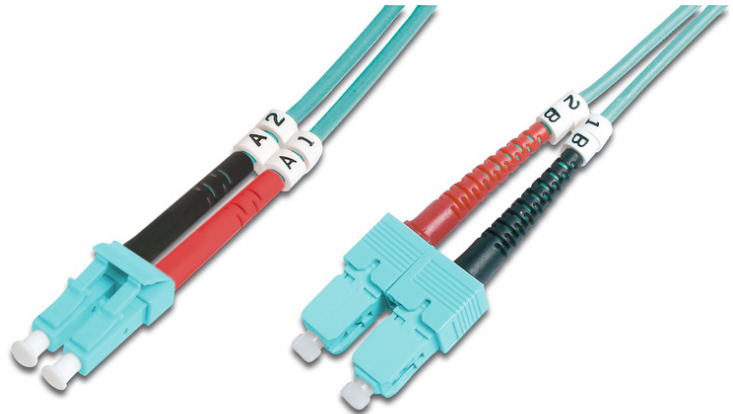

DIGITUS Fiber Optic Multimode Patch Cord, OM 3, LC / SC

DK-2532-05/3
 EAN 4016032249603

FO patch cord, duplex, LC to SC MM OM3 50/125 μ, 5 m

FO patch cord, duplex, LC to SC,MM OM3 50/125 μ, 5 m

Future-oriented standards and high-end quality for your network.

- Duplex cable
- LSOH
- Connector with ceramic ferrule
- Cable diameter 2 mm
- Single packed with test-report
- Assortment: Fiber Optic Patch Cables
- Boot: two-color

- Cable diameter: 2 mm
- Cable type: I-VH 2G50/125μ
- Color cable: aqua
- Connector 1: LC
- Connector 2: SC
- Fiber class: OM3
- Fiber diameter: 50/125μ
- Mode: Multimode
- Packaging: DIGITUS Polybag
- Length: 5 m

More images:

Part No.	DK-2532-05/3			
Lenght	5 m			
Cable Type	Duplex MM 50/125		OM3 LSZH	
	END A		END B	
Connector Type	LC		SC	
	0.17	0.1	0.14	0.08
Insertion Loss (dB)	0.17	0.1	0.14	0.08
Return Loss (dB)	32.2	39.2	34.9	35.3
Q.C.	PASS			