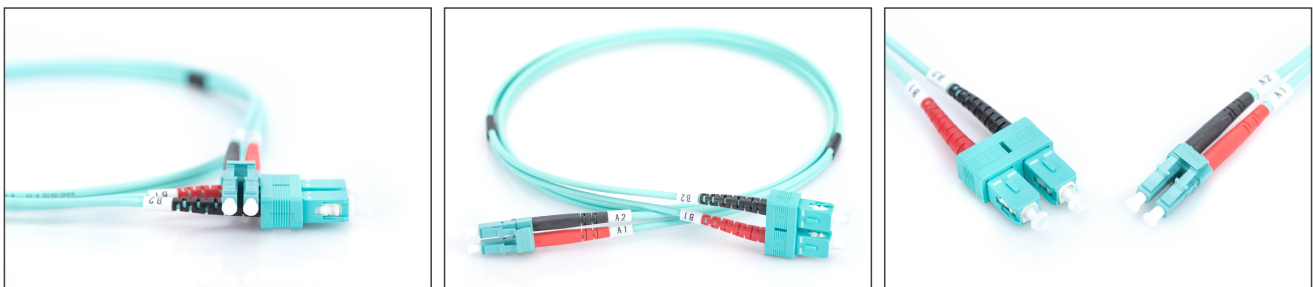

DIGITUS Fiber Optic Multimode Patch Cord, OM 3, LC / SC

DK-2532-05/3
 EAN 4016032249603

FO patch cord, duplex, LC to SC MM OM3 50/125 μ, 5 m

FO patch cord, duplex, LC to SC,MM OM3 50/125 μ, 5 m

Future-oriented standards and high-end quality for your network.

- Duplex cable
- LSOH
- Connector with ceramic ferrule
- Cable diameter 2 mm
- Single packed with test-report
- Assortment: Fiber Optic Patch Cables
- Boot: two-color

- Cable diameter: 2 mm
- Cable type: I-VH 2G50/125μ
- Color cable: aqua
- Connector 1: LC
- Connector 2: SC
- Fiber class: OM3
- Fiber diameter: 50/125μ
- Mode: Multimode
- Packaging: DIGITUS Polybag
- Length: 5 m

More images:

Part No.	DK-2532-05/3			
Lenght	5 m			
Cable Type	Duplex MM 50/125		OM3 LSZH	
	END A		END B	
Connector Type	LC		SC	
	0.17	0.1	0.14	0.08
Insertion Loss (dB)	0.17	0.1	0.14	0.08
Return Loss (dB)	32.2	39.2	34.9	35.3
Q.C.	PASS			