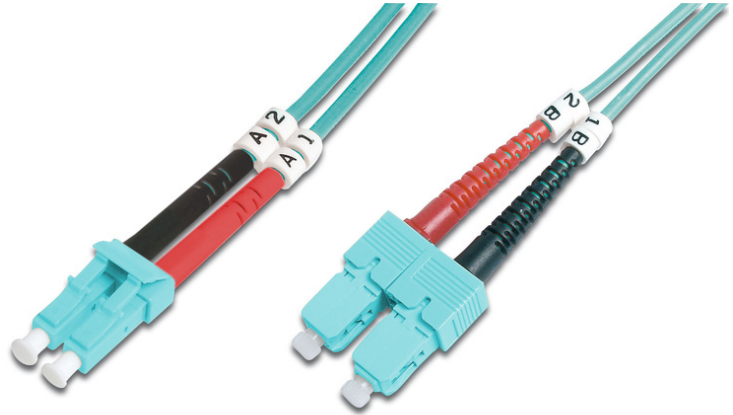

# DIGITUS Fiber Optic Multimode Patch Cord, OM 3, LC / SC

DK-2532-03/3  
EAN 4016032249597

**FO patch cord, duplex, LC to SC MM OM3 50/125 μ, 3 m**

FO patch cord, duplex, LC to SC,MM OM3 50/125 μ, 3 m

**Future-oriented standards and high-end quality for your network.**

- Duplex cable
- LSOH
- Connector with ceramic ferrule
- Cable diameter 2 mm
- Single packed with test-report
- Assortment: Fiber Optic Patch Cables
- Boot: two-color

- Cable diameter: 2 mm
- Cable type: I-VH 2G50/125μ
- Color cable: aqua
- Connector 1: LC
- Connector 2: SC
- Fiber class: OM3
- Fiber diameter: 50/125μ
- Mode: Multimode
- Packaging: DIGITUS Polybag
- Length: 3 m

**More images:**

Part No.	DK-2532-03/3			
Length	3 m			
Cable Type	Duplex MM 50/125		OM3 LSZH	
	END A		END B	
Connector Type	LC		SC	
Insertion Loss (dB)	0.17	0.1	0.14	0.08
	32.2	39.2	34.9	35.3
Return Loss (dB)	PASS			