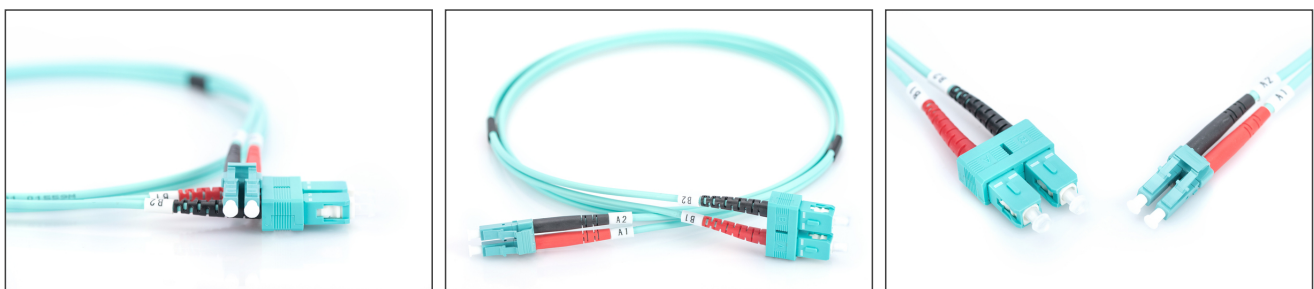

# DIGITUS Fiber Optic Multimode Patch Cord, OM 3, LC / SC

DK-2532-03/3  
 EAN 4016032249597

**FO patch cord, duplex, LC to SC MM OM3 50/125 μ, 3 m**

FO patch cord, duplex, LC to SC,MM OM3 50/125 μ, 3 m

**Future-oriented standards and high-end quality for your network.**

- Duplex cable
- LSOH
- Connector with ceramic ferrule
- Cable diameter 2 mm
- Single packed with test-report
- Assortment: Fiber Optic Patch Cables
- Boot: two-color

- Cable diameter: 2 mm
- Cable type: I-VH 2G50/125μ
- Color cable: aqua
- Connector 1: LC
- Connector 2: SC
- Fiber class: OM3
- Fiber diameter: 50/125μ
- Mode: Multimode
- Packaging: DIGITUS Polybag
- Length: 3 m

**More images:**

Part No.	DK-2532-03/3			
Lenght	3 m			
Cable Type	Duplex MM 50/125		OM3 LSZH	
	END A		END B	
Connector Type	LC		SC	
	0.17	0.1	0.14	0.08
Insertion Loss (dB)	32.2	39.2	34.9	35.3
Return Loss (dB)	PASS			
Q.C.	PASS			