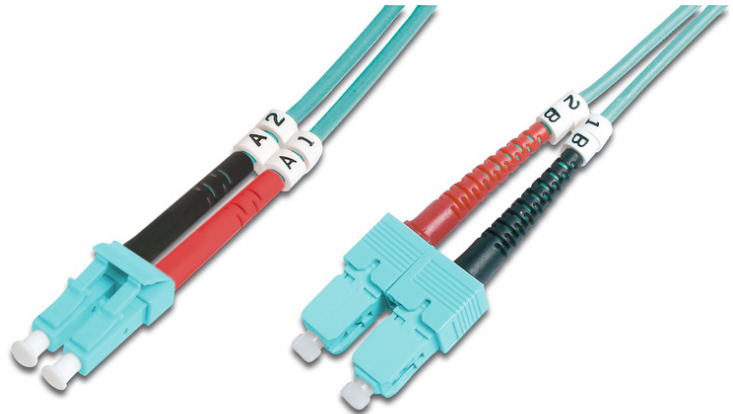

# DIGITUS Fiber Optic Multimode Patch Cord, OM 3, LC / SC

DK-2532-03/3  
 EAN 4016032249597

**FO patch cord, duplex, LC to SC MM OM3 50/125 μ, 3 m**

FO patch cord, duplex, LC to SC,MM OM3 50/125 μ, 3 m

**Future-oriented standards and high-end quality for your network.**

- Duplex cable
- LSOH
- Connector with ceramic ferrule
- Cable diameter 2 mm
- Single packed with test-report
- Assortment: Fiber Optic Patch Cables
- Boot: two-color

- Cable diameter: 2 mm
- Cable type: I-VH 2G50/125μ
- Color cable: aqua
- Connector 1: LC
- Connector 2: SC
- Fiber class: OM3
- Fiber diameter: 50/125μ
- Mode: Multimode
- Packaging: DIGITUS Polybag
- Length: 3 m

**More images:**

Part No.	DK-2532-03/3			
Lenght	3 m			
Cable Type	Duplex MM 50/125		OM3 LSZH	
	END A		END B	
Connector Type	LC		SC	
	0.17	0.1	0.14	0.08
Insertion Loss (dB)	32.2	39.2	34.9	35.3
Return Loss (dB)	PASS			
Q.C.	PASS			