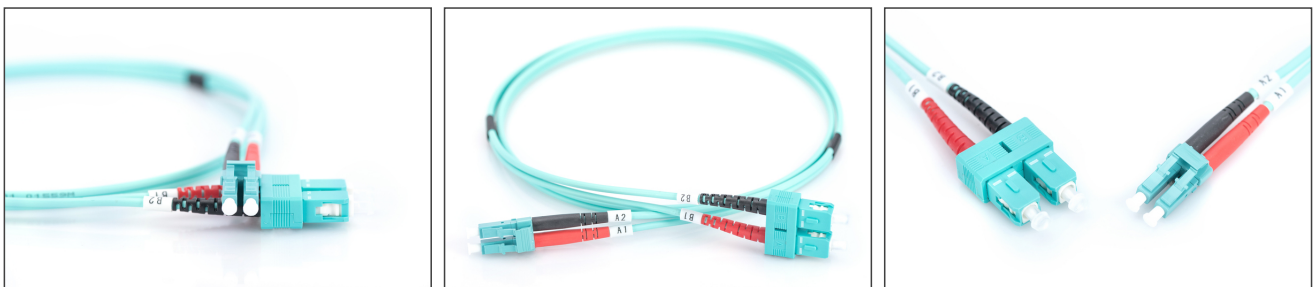

DIGITUS Fiber Optic Multimode Patch Cord, OM 3, LC / SC

DK-2532-02/3
EAN 4016032249580

FO patch cord, duplex, LC to SC MM OM3 50/125 μ, 2 m

FO patch cord, duplex, LC to SC,MM OM3 50/125 μ, 2 m

Future-oriented standards and high-end quality for your network.

- Duplex cable
- LSOH
- Connector with ceramic ferrule
- Cable diameter 2 mm
- Single packed with test-report
- Assortment: Fiber Optic Patch Cables
- Boot: two-color

- Cable diameter: 2 mm
- Cable type: I-VH 2G50/125μ
- Color cable: aqua
- Connector 1: LC
- Connector 2: SC
- Fiber class: OM3
- Fiber diameter: 50/125μ
- Mode: Multimode
- Packaging: DIGITUS Polybag
- Length: 2 m

More images:

Part No.	DK-2532-02/3			
Lenght	2 m			
Cable Type	Duplex MM 50/125		OM3 LSZH	
	END A		END B	
Connector Type	LC		SC	
	0.17	0.1	0.14	0.08
Insertion Loss (dB)	32.2	39.2	34.9	35.3
Return Loss (dB)	PASS			
Q.C.				