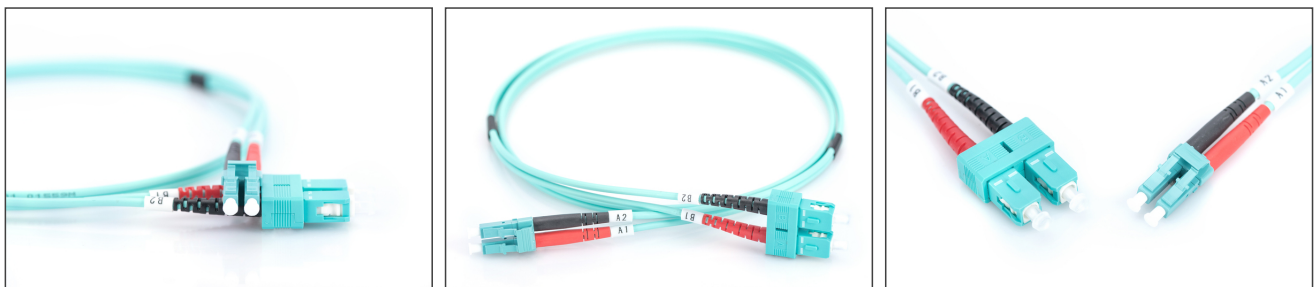

# DIGITUS Fiber Optic Multimode Patch Cord, OM 3, LC / SC

DK-2532-02/3  
 EAN 4016032249580

**FO patch cord, duplex, LC to SC MM OM3 50/125 μ, 2 m**

FO patch cord, duplex, LC to SC,MM OM3 50/125 μ, 2 m

**Future-oriented standards and high-end quality for your network.**

- Duplex cable
- LSOH
- Connector with ceramic ferrule
- Cable diameter 2 mm
- Single packed with test-report
- Assortment: Fiber Optic Patch Cables
- Boot: two-color

- Cable diameter: 2 mm
- Cable type: I-VH 2G50/125μ
- Color cable: aqua
- Connector 1: LC
- Connector 2: SC
- Fiber class: OM3
- Fiber diameter: 50/125μ
- Mode: Multimode
- Packaging: DIGITUS Polybag
- Length: 2 m

**More images:**

Part No.	DK-2532-02/3			
Lenght	2 m			
Cable Type	Duplex MM 50/125		OM3 LSZH	
	END A		END B	
Connector Type	LC		SC	
	0.17	0.1	0.14	0.08
Insertion Loss (dB)	32.2	39.2	34.9	35.3
Return Loss (dB)	PASS			
Q.C.				