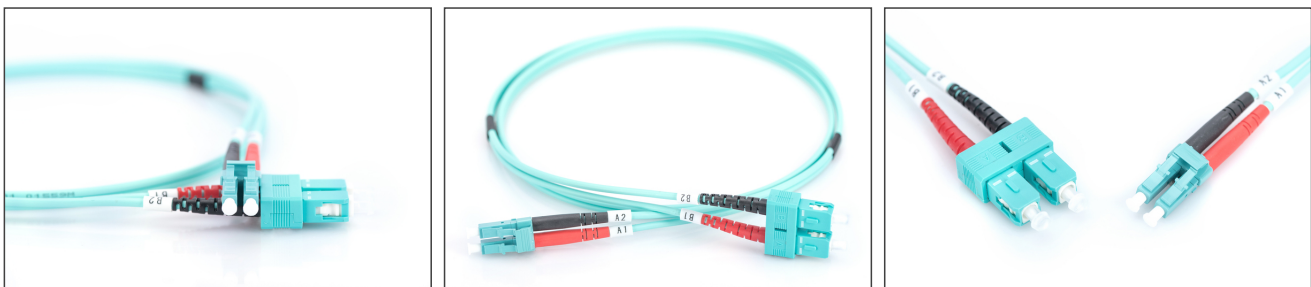

# DIGITUS Fiber Optic Multimode Patch Cord, OM 3, LC / SC

DK-2532-02/3  
 EAN 4016032249580

**FO patch cord, duplex, LC to SC MM OM3 50/125 μ, 2 m**

FO patch cord, duplex, LC to SC,MM OM3 50/125 μ, 2 m

**Future-oriented standards and high-end quality for your network.**

- Duplex cable
- LSOH
- Connector with ceramic ferrule
- Cable diameter 2 mm
- Single packed with test-report
- Assortment: Fiber Optic Patch Cables
- Boot: two-color

- Cable diameter: 2 mm
- Cable type: I-VH 2G50/125μ
- Color cable: aqua
- Connector 1: LC
- Connector 2: SC
- Fiber class: OM3
- Fiber diameter: 50/125μ
- Mode: Multimode
- Packaging: DIGITUS Polybag
- Length: 2 m

**More images:**

Part No.	DK-2532-02/3			
Lenght	2 m			
Cable Type	Duplex MM 50/125		OM3 LSZH	
	END A		END B	
Connector Type	LC		SC	
	0.17	0.1	0.14	0.08
Insertion Loss (dB)	32.2	39.2	34.9	35.3
Return Loss (dB)	PASS			
Q.C.				