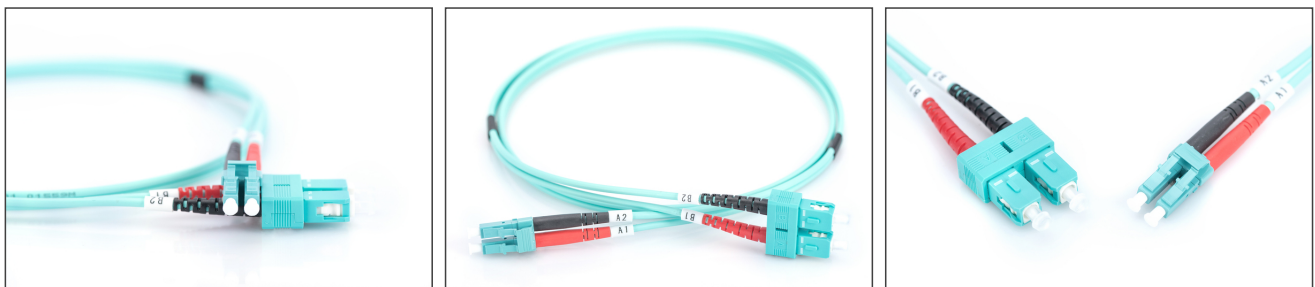

DIGITUS Fiber Optic Multimode Patch Cord, OM 3, LC / SC

DK-2532-01/3
 EAN 4016032249566

FO patch cord, duplex, LC to SC MM OM3 50/125 μ, 1 m

FO patch cord, duplex, LC to SC,MM OM3 50/125 μ, 1 m

Future-oriented standards and high-end quality for your network.

- Duplex cable
- LSOH
- Connector with ceramic ferrule
- Cable diameter 2 mm
- Single packed with test-report
- Assortment: Fiber Optic Patch Cables
- Boot: two-color

- Cable diameter: 2 mm
- Cable type: I-VH 2G50/125μ
- Color cable: aqua
- Connector 1: LC
- Connector 2: SC
- Fiber class: OM3
- Fiber diameter: 50/125μ
- Mode: Multimode
- Packaging: DIGITUS Polybag
- Length: 1 m

More images:

Part No.	DK-2532-01/3			
Lenght	1 m			
Cable Type	Duplex MM 50/125		OM3 LSZH	
	END A		END B	
Connector Type	LC		SC	
Insertion Loss (dB)	0.17	0.1	0.14	0.08
Return Loss (dB)	32.2	39.2	34.9	35.3
Q.C.	PASS			