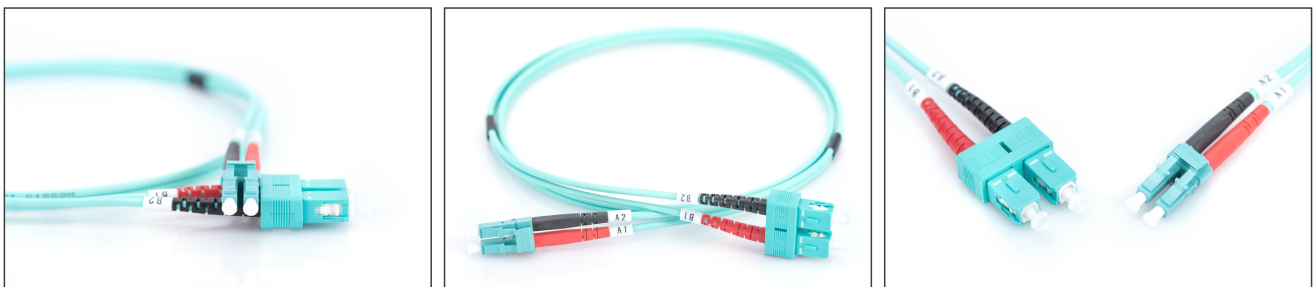

DIGITUS Fiber Optic Multimode Patch Cord, OM 3, LC / SC

DK-2532-01/3
EAN 4016032249566

FO patch cord, duplex, LC to SC MM OM3 50/125 μ , 1 m

FO patch cord, duplex, LC to SC,MM OM3 50/125 μ , 1 m

Future-oriented standards and high-end quality for your network.

- Duplex cable
- LSOH
- Connector with ceramic ferrule
- Cable diameter 2 mm
- Single packed with test-report
- Assortment: Fiber Optic Patch Cables
- Boot: two-color

- Cable diameter: 2 mm
- Cable type: I-VH 2G50/125 μ
- Color cable: aqua
- Connector 1: LC
- Connector 2: SC
- Fiber class: OM3
- Fiber diameter: 50/125 μ
- Mode: Multimode
- Packaging: DIGITUS Polybag
- Length: 1 m

More images:

Part No.	DK-2532-01/3			
Lenght	1 m			
Cable Type	Duplex MM 50/125		OM3 LSZH	
	END A		END B	
Connector Type	LC		SC	
	0.17	0.1	0.14	0.08
Insertion Loss (dB)	32.2	39.2	34.9	35.3
Return Loss (dB)	PASS			
Q.C.	PASS			