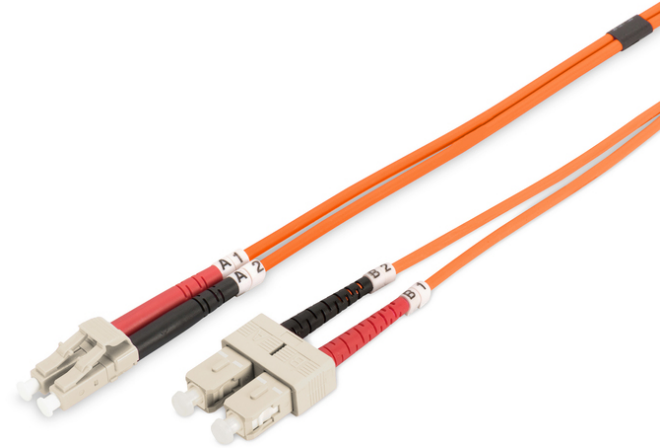

DIGITUS Fiber Optic Multimode Patch Cord, LC / SC

DK-2532-03
EAN 4016032249412

FO patch cord, duplex, LC to SC MM OM2 50/125 μ, 3 m

FO patch cord, duplex, LC to SC,MM OM2 50/125 μ, 3 m

Future-oriented standards and high-end quality for your network.

- Duplex cable
- LSOH
- Connector with ceramic ferrule
- Cable diameter 2 mm
- Single packed with test-report
- Assortment: Fiber Optic Patch Cables

- Boot: two-color
- Cable type: I-VH 2G50/125μ
- Color cable: orange
- Connector 1: LC
- Connector 2: SC
- Fiber class: OM2
- Fiber diameter: 50/125μ
- Mode: Multimode
- Packaging: DIGITUS Polybag
- Length: 3 m

More images:

Part No.	DK-2532-03			
Lenght	3 m			
Cable Type	Duplex MM 50/125		OM2 LSZH	
	END A		END B	
Connector Type	LC		SC	
	0.1	0.06	0.12	0.11
Insertion Loss (dB)	31.9	31.3	33.1	35.9
Return Loss (dB)	PASS			
Q.C.				