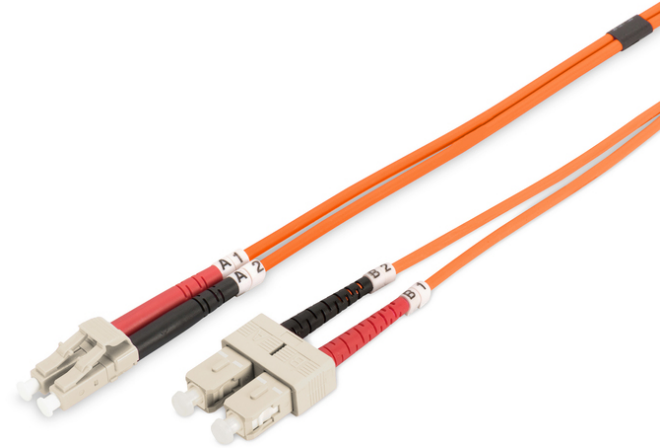

DIGITUS Fiber Optic Multimode Patch Cord, LC / SC

DK-2532-03
EAN 4016032249412

FO patch cord, duplex, LC to SC MM OM2 50/125 μ, 3 m

FO patch cord, duplex, LC to SC,MM OM2 50/125 μ, 3 m

Future-oriented standards and high-end quality for your network.

- Duplex cable
- LSOH
- Connector with ceramic ferrule
- Cable diameter 2 mm
- Single packed with test-report
- Assortment: Fiber Optic Patch Cables

- Boot: two-color
- Cable type: I-VH 2G50/125μ
- Color cable: orange
- Connector 1: LC
- Connector 2: SC
- Fiber class: OM2
- Fiber diameter: 50/125μ
- Mode: Multimode
- Packaging: DIGITUS Polybag
- Length: 3 m

More images:

Part No.	DK-2532-03			
Lenght	3 m			
Cable Type	Duplex MM 50/125	OM2 LSZH		
Connector Type	END A	END B		
	LC	SC		
Insertion Loss (dB)	0.1	0.06	0.12	0.11
Return Loss (dB)	31.9	31.3	33.1	35.9
Q.C.	PASS			