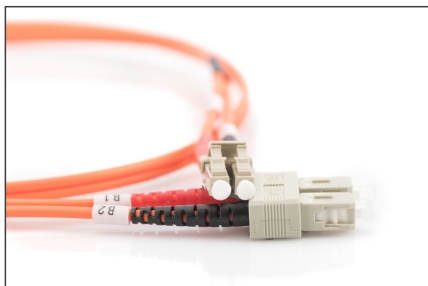

DIGITUS Fiber Optic Multimode Patch Cord, LC / SC

DK-2532-03
EAN 4016032249412

FO patch cord, duplex, LC to SC MM OM2 50/125 μ, 3 m

FO patch cord, duplex, LC to SC,MM OM2 50/125 μ, 3 m

Future-oriented standards and high-end quality for your network.

- Duplex cable
- LSOH
- Connector with ceramic ferrule
- Cable diameter 2 mm
- Single packed with test-report
- Assortment: Fiber Optic Patch Cables

- Boot: two-color
- Cable type: I-VH 2G50/125μ
- Color cable: orange
- Connector 1: LC
- Connector 2: SC
- Fiber class: OM2
- Fiber diameter: 50/125μ
- Mode: Multimode
- Packaging: DIGITUS Polybag
- Length: 3 m

More images:

Part No.	DK-2532-03			
Lenght	3 m			
Cable Type	Duplex MM 50/125		OM2 LSZH	
	END A		END B	
Connector Type	LC		SC	
	0.1	0.06	0.12	0.11
Insertion Loss (dB)	31.9	31.3	33.1	35.9
Return Loss (dB)	PASS			
Q.C.				