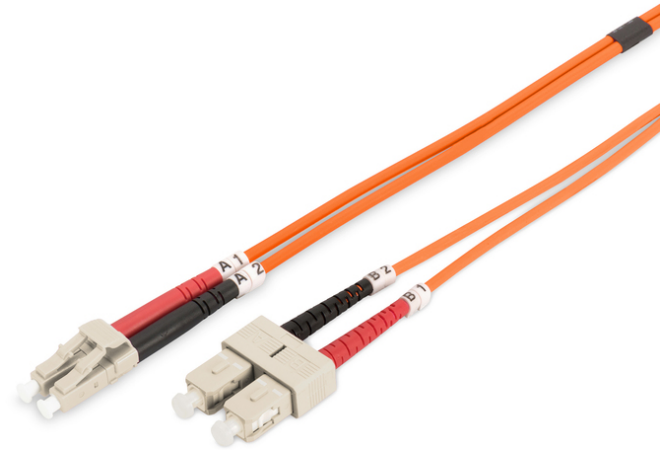

DIGITUS Fiber Optic Multimode Patch Cord, LC / SC

DK-2532-03
EAN 4016032249412

FO patch cord, duplex, LC to SC MM OM2 50/125 μ, 3 m

FO patch cord, duplex, LC to SC,MM OM2 50/125 μ, 3 m

Future-oriented standards and high-end quality for your network.

- Duplex cable
- LSOH
- Connector with ceramic ferrule
- Cable diameter 2 mm
- Single packed with test-report
- Assortment: Fiber Optic Patch Cables

- Boot: two-color
- Cable type: I-VH 2G50/125μ
- Color cable: orange
- Connector 1: LC
- Connector 2: SC
- Fiber class: OM2
- Fiber diameter: 50/125μ
- Mode: Multimode
- Packaging: DIGITUS Polybag
- Length: 3 m

More images:

Part No.	DK-2532-03			
Lenght	3 m			
Cable Type	Duplex MM 50/125		OM2 LSZH	
	END A		END B	
Connector Type	LC		SC	
	0.1	0.06	0.12	0.11
Insertion Loss (dB)	31.9	31.3	33.1	35.9
Return Loss (dB)	PASS			
Q.C.				