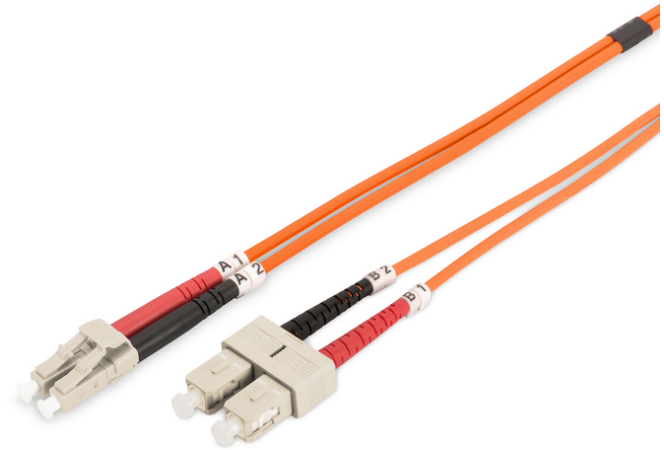

DIGITUS Fiber Optic Multimode Patch Cord, LC / SC

DK-2532-02
EAN 4016032249405

FO patch cord, duplex, LC to SC MM OM2 50/125 μ, 2 m

FO patch cord, duplex, LC to SC,MM OM2 50/125 μ, 2 m

Future-oriented standards and high-end quality for your network.

- Duplex cable
- LSOH
- Connector with ceramic ferrule
- Cable diameter 2 mm
- Single packed with test-report
- Assortment: Fiber Optic Patch Cables

- Boot: two-color
- Cable type: I-VH 2G50/125μ
- Color cable: orange
- Connector 1: LC
- Connector 2: SC
- Fiber class: OM2
- Fiber diameter: 50/125μ
- Mode: Multimode
- Packaging: DIGITUS Polybag
- Length: 2 m

More images:

Part No.	DK-2532-02			
Lenght	2 m			
Cable Type	Duplex MM 50/125		OM2 LSZH	
	END A		END B	
Connector Type	LC		SC	
	0.1	0.06	0.12	0.11
Insertion Loss (dB)	31.9	31.3	33.1	35.9
Return Loss (dB)	PASS			
Q.C.				