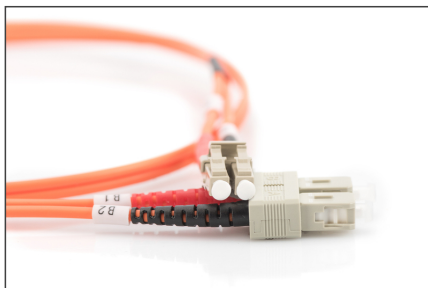

DIGITUS Fiber Optic Multimode Patch Cord, LC / SC

DK-2532-02
EAN 4016032249405

FO patch cord, duplex, LC to SC MM OM2 50/125 μ, 2 m

FO patch cord, duplex, LC to SC,MM OM2 50/125 μ, 2 m

Future-oriented standards and high-end quality for your network.

- Duplex cable
- LSOH
- Connector with ceramic ferrule
- Cable diameter 2 mm
- Single packed with test-report
- Assortment: Fiber Optic Patch Cables

- Boot: two-color
- Cable type: I-VH 2G50/125μ
- Color cable: orange
- Connector 1: LC
- Connector 2: SC
- Fiber class: OM2
- Fiber diameter: 50/125μ
- Mode: Multimode
- Packaging: DIGITUS Polybag
- Length: 2 m

More images:

Part No.	DK-2532-02			
Lenght	2 m			
Cable Type	Duplex MM 50/125		OM2 LSZH	
	END A		END B	
Connector Type	LC		SC	
	0.1	0.06	0.12	0.11
Insertion Loss (dB)	31.9	31.3	33.1	35.9
Return Loss (dB)	PASS			
Q.C.				