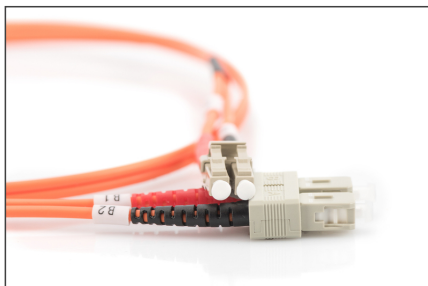

DIGITUS Fiber Optic Multimode Patch Cord, LC / SC

DK-2532-02
EAN 4016032249405

FO patch cord, duplex, LC to SC MM OM2 50/125 μ, 2 m

FO patch cord, duplex, LC to SC,MM OM2 50/125 μ, 2 m

Future-oriented standards and high-end quality for your network.

- Duplex cable
- LSOH
- Connector with ceramic ferrule
- Cable diameter 2 mm
- Single packed with test-report
- Assortment: Fiber Optic Patch Cables

- Boot: two-color
- Cable type: I-VH 2G50/125μ
- Color cable: orange
- Connector 1: LC
- Connector 2: SC
- Fiber class: OM2
- Fiber diameter: 50/125μ
- Mode: Multimode
- Packaging: DIGITUS Polybag
- Length: 2 m

More images:

Part No.	DK-2532-02			
Lenght	2 m			
Cable Type	Duplex MM 50/125		OM2 LSZH	
	END A		END B	
Connector Type	LC		SC	
	0.1	0.06	0.12	0.11
Insertion Loss (dB)	31.9	31.3	33.1	35.9
Return Loss (dB)	PASS			
Q.C.				