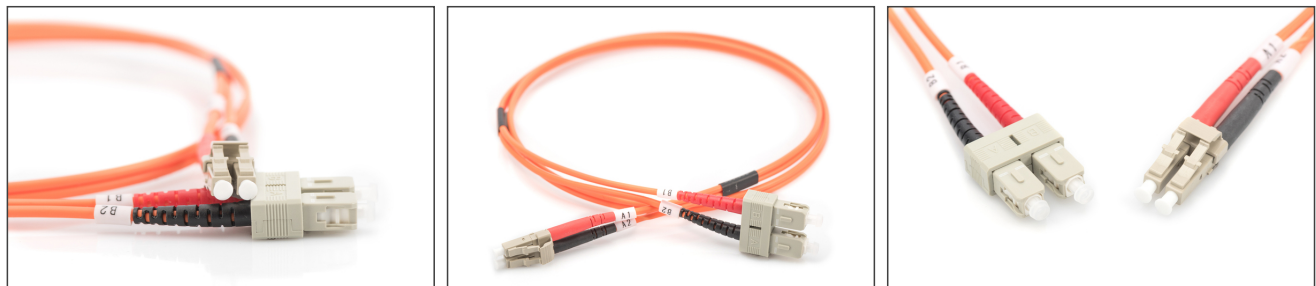

DIGITUS Fiber Optic Multimode Patch Cord, LC / SC

DK-2532-02
EAN 4016032249405

FO patch cord, duplex, LC to SC MM OM2 50/125 μ, 2 m

FO patch cord, duplex, LC to SC,MM OM2 50/125 μ, 2 m

Future-oriented standards and high-end quality for your network.

- Duplex cable
- LSOH
- Connector with ceramic ferrule
- Cable diameter 2 mm
- Single packed with test-report
- Assortment: Fiber Optic Patch Cables

- Boot: two-color
- Cable type: I-VH 2G50/125μ
- Color cable: orange
- Connector 1: LC
- Connector 2: SC
- Fiber class: OM2
- Fiber diameter: 50/125μ
- Mode: Multimode
- Packaging: DIGITUS Polybag
- Length: 2 m

More images:

Part No.	DK-2532-02			
Lenght	2 m			
Cable Type	Duplex MM 50/125		OM2 LSZH	
	END A		END B	
Connector Type	LC		SC	
	0.1	0.06	0.12	0.11
Insertion Loss (dB)	31.9	31.3	33.1	35.9
Return Loss (dB)	PASS			
Q.C.				