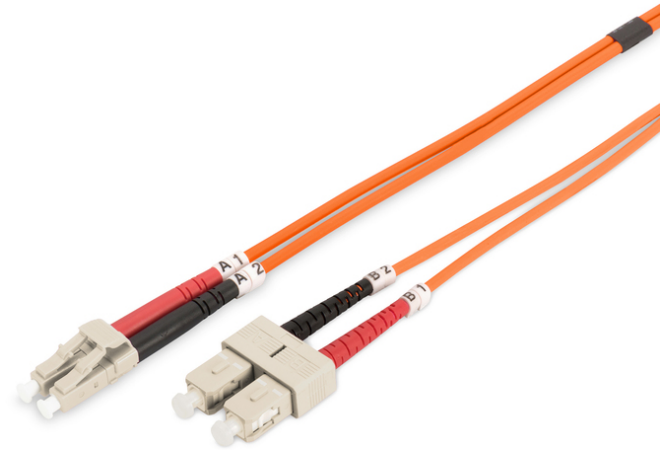

DIGITUS Fiber Optic Multimode Patch Cord, LC / SC

DK-2532-02
EAN 4016032249405

FO patch cord, duplex, LC to SC MM OM2 50/125 μ, 2 m

FO patch cord, duplex, LC to SC,MM OM2 50/125 μ, 2 m

Future-oriented standards and high-end quality for your network.

- Duplex cable
- LSOH
- Connector with ceramic ferrule
- Cable diameter 2 mm
- Single packed with test-report
- Assortment: Fiber Optic Patch Cables

- Boot: two-color
- Cable type: I-VH 2G50/125μ
- Color cable: orange
- Connector 1: LC
- Connector 2: SC
- Fiber class: OM2
- Fiber diameter: 50/125μ
- Mode: Multimode
- Packaging: DIGITUS Polybag
- Length: 2 m

More images:

Part No.	DK-2532-02			
Lenght	2 m			
Cable Type	Duplex MM 50/125		OM2 LSZH	
	END A		END B	
Connector Type	LC		SC	
	0.1	0.06	0.12	0.11
Insertion Loss (dB)	31.9	31.3	33.1	35.9
Return Loss (dB)	PASS			
Q.C.				