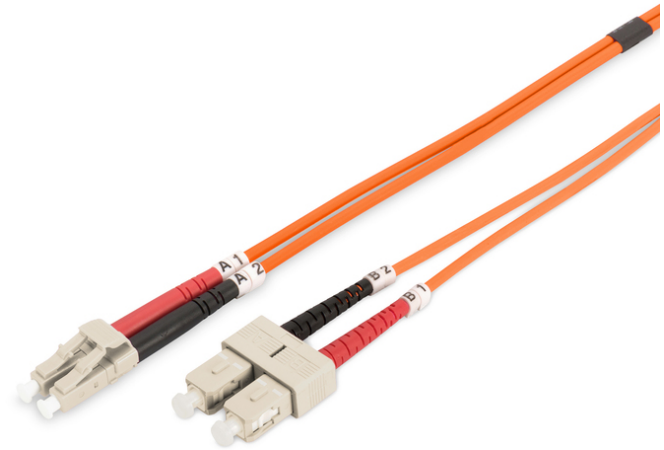

DIGITUS Fiber Optic Multimode Patch Cord, LC / SC

DK-2532-01
EAN 4016032249399

FO patch cord, duplex, LC to SC MM OM2 50/125 μ, 1 m

FO patch cord, duplex, LC to SC,MM OM2 50/125 μ, 1 m

Future-oriented standards and high-end quality for your network.

- Duplex cable
- LSOH
- Connector with ceramic ferrule
- Cable diameter 2 mm
- Single packed with test-report
- Assortment: Fiber Optic Patch Cables

- Boot: two-color
- Cable type: I-VH 2G50/125μ
- Color cable: orange
- Connector 1: LC
- Connector 2: SC
- Fiber class: OM2
- Fiber diameter: 50/125μ
- Mode: Multimode
- Packaging: DIGITUS Polybag
- Length: 1 m

More images:

Part No.	DK-2532-01			
Lenght	1 m			
Cable Type	Duplex MM 50/125	OM2 LSZH		
Connector Type	END A	END B		
	LC	SC		
Insertion Loss (dB)	0.1	0.06	0.12	0.11
Return Loss (dB)	31.9	31.3	33.1	35.9
Q.C.	PASS			