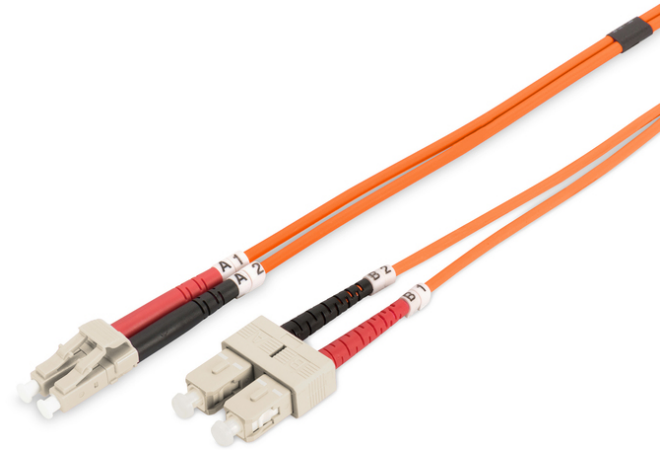

# DIGITUS Fiber Optic Multimode Patch Cord, LC / SC

**DK-2532-01**  
**EAN 4016032249399**

**FO patch cord, duplex, LC to SC MM OM2 50/125 μ, 1 m**

FO patch cord, duplex, LC to SC,MM OM2 50/125 μ, 1 m

**Future-oriented standards and high-end quality for your network.**

- Duplex cable
- LSOH
- Connector with ceramic ferrule
- Cable diameter 2 mm
- Single packed with test-report
- Assortment: Fiber Optic Patch Cables

- Boot: two-color
- Cable type: I-VH 2G50/125μ
- Color cable: orange
- Connector 1: LC
- Connector 2: SC
- Fiber class: OM2
- Fiber diameter: 50/125μ
- Mode: Multimode
- Packaging: DIGITUS Polybag
- Length: 1 m

**More images:**

Part No.	DK-2532-01			
Lenght	1 m			
Cable Type	Duplex MM 50/125	OM2 LSZH		
Connector Type	END A	END B		
	LC	SC		
Insertion Loss (dB)	0.1	0.06	0.12	0.11
Return Loss (dB)	31.9	31.3	33.1	35.9
Q.C.	PASS			